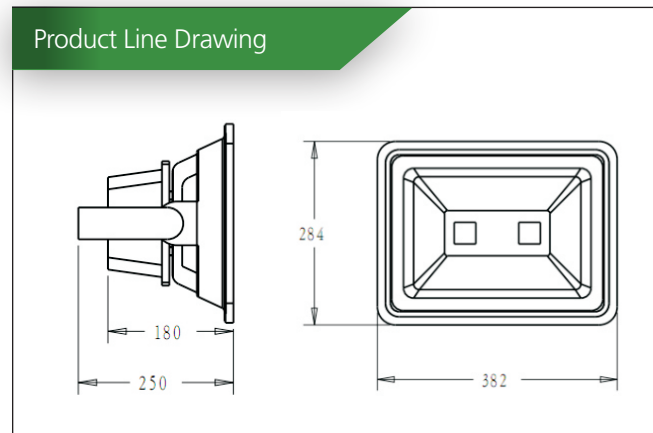

Product Line Drawing

Features & Benefits

- Toughened glass diffuser
- No UV or IR, mercury free
- Instant start up ON/OFF
- Huge energy savings

Product Specification

General

Product Description	410336BL - LED 100W Floodlight 4000k
Finish	Black
Product Weight	4KG
Mounting	Adjustable bracket
Ingress Protection Rating	IP65
IK Rating	N/A

Electrical/Wiring

Input Voltage	85-265VAC
Operating Frequency	50/60Hz
Circuit Wattage	100W
Class	Class 1, Must be earthed
Power Factor	0.9
Pre wired connection	1.0M 3 core rubber cable
Battery Type	N/A
Battery Usage	N/A

Operating Temperatures

Max working temperature	+45°
Min working temperature	-25°

Product Warranty

Warranty	3 Year Trusted Warranty

For full warranty details please contact us.