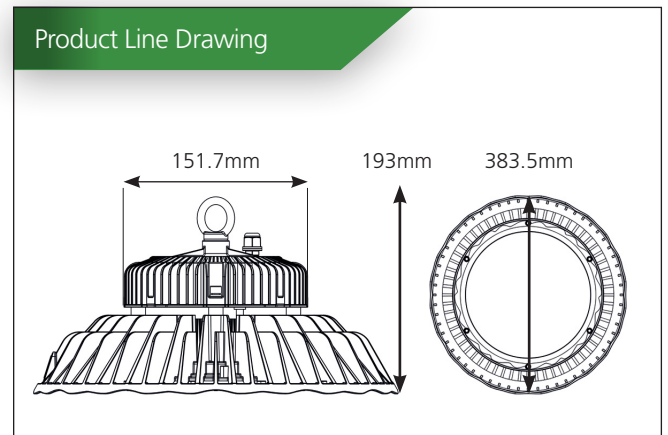

Lumineux LED 100W HiCloud

Issue 2 - 05/05/15 JC

Features & Benefits

- Zero Maintenance
- No UV or IR, mercury free
- Instant start up ON/OFF
- Dimmable & Sensor options available

Product Specification

General

Product Description	401210 - Lumineux LED 100W HiCloud
Finish	Black / Red Rim
Product Weight	6.7KG
Mounting	Available - see brackets
Ingress Protection Rating	IP65
IK Rating	N/A

Electrical/Wiring

Input Voltage	100-277VAC
Operating Frequency	47-63Hz
Circuit Wattage	100W
Class	Class 1, must be earthed
Power Factor	0.93
Pre wired connection	0.5M Rubber 3 core cable
Dimmable	Optional

Operating Temperatures

Max working temperature	+50°C
Min working temperature	-30°C

Product Warranty

Warranty	5 Year Trusted Warranty

For full warranty details please contact us.