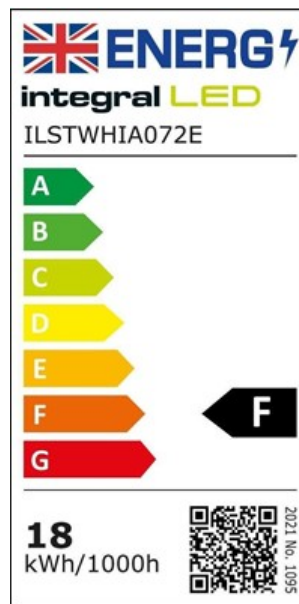

Details

Quick Order Code:	791528
Barcode:	5055788235118
Category:	Strips
Range Name:	Spotless Strip
Product Type:	White strip
Market Segment:	Commercial indoor, Residential indoor
Features:	Spotless
Warranty (Years):	3
CE RoHS:	Yes

Physical Data

Product Width (mm):	10
Product Weight (g):	120
Material:	PCB
Construction:	LED surface mounted on to strip
Strip Cut Points (mm):	20
Max Run Length (m):	5
Placement / Application:	Decorative indoor
Strip length (M):	5
Strip Width (mm):	10

Electrical Data

Power Consumption per meter (W/m):	18
Voltage (V):	24
Watts per metre:	10.1w - 20w
Dimming:	Dimmable

Driver Included:	No
Electric Current:	DC
EN:	IEC 62031
LVD Certified:	Yes

Light Data

Luminous efficacy (lm/W):	86
Lumens per meter (lm/m):	1550
Correlated Colour Temperature (CCT) (K):	4000
Colour Temperature Name:	Cool White
Beam Angle:	115
Colour Rendering Index (CRI):	90
Colour Type:	White
LED Size (mm):	2016
LED Type:	Surface mounted device (SMD)
LEDs per meter:	300
Lifetime (hours):	25000
Reel Length (m):	5

Environment

EN:	IEC 62031
LVD Certified:	Yes
CE RoHS:	Yes
New Energy Rating:	F
Hg 0% (Mercury Free):	Yes
IP Rating (Ingress Protection):	IP20
Lowest Operating Temperature (°C):	-25
Maximum Operating Temperature (°C):	60