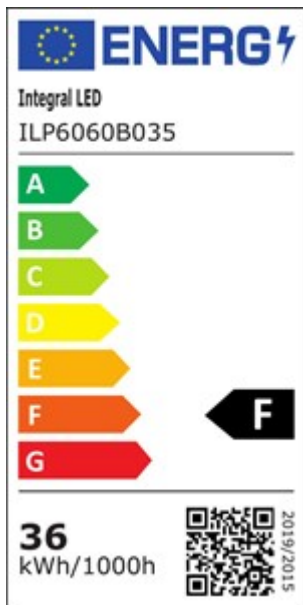

**EVO PANEL 600X600 3600LM 36W 4000K TPA UGR<19 NON-DIMMABLE 100 LM/W**

ILP6060B035

This is a 36W, 3600lm 600x600 Integral LED Evo panel. It delivers a uniform white light across the whole of its surface with a diffuser that is TP(a) rated and will help achieve UGR<19 . The high level of efficacy (100lm/W) offers savings in running cost against traditional 72W fluorescent fittings as well as many other LED panels.

**Electrical Data**

<b>Power (W):</b>	36
<b>Power Consumption (w):</b>	36
<b>Power Factor:</b>	0.9

<b>Wattage equivalent (W):</b>	86.4
<b>Amperage (mA):</b>	950
<b>Dimming:</b>	Non-Dimmable
<b>Driver Included:</b>	Yes
<b>Electric Current:</b>	AC
<b>EN:</b>	EN-60598
<b>LVD Certified:</b>	Yes

## Light Data

<b>Luminous Flux in Lumens (lm):</b>	3600
<b>Luminous efficacy (lm/W):</b>	100
<b>Peak Intensity (Cd):</b>	1730
<b>Correlated Colour Temperature (CCT) (K):</b>	4000
<b>Colour Temperature:</b>	4000K - Cool White
<b>Colour Temperature Name:</b>	Cool White
<b>Beam Angle:</b>	90
<b>Colour Rendering Index (CRI):</b>	80
<b>Frequency Range (Hz):</b>	50/60
<b>Instant on (Less than 1 second):</b>	Yes
<b>LED Type:</b>	Surface mounted device (SMD)
<b>Lifetime (hours):</b>	50000
<b>Lighting Method:</b>	Back-lit
<b>Switching Cycles:</b>	25000

## Environment

<b>EN:</b>	EN-60598
<b>LVD Certified:</b>	Yes
<b>CE RoHS:</b>	Yes
<b>New Energy Rating:</b>	F
<b>Hg 0% (Mercury Free):</b>	Yes
<b>IP Rating (Back/Recessed side):</b>	IP20
<b>IP Rating (Ingress Protection):</b>	IP20
<b>Lowest Operating Temperature (°C):</b>	-20
<b>Maximum Operating Temperature (°C):</b>	40
<b>TP rating:</b>	TP(a)