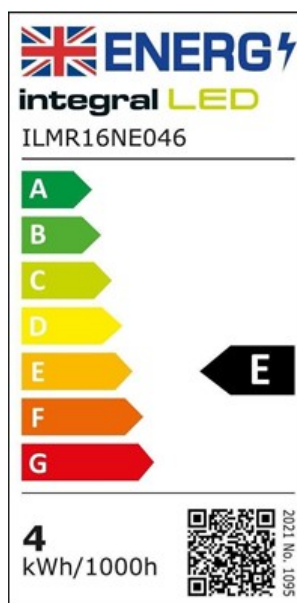

**Physical Data**

<b>Product Length (mm):</b>	45
<b>Product Width (mm):</b>	50
<b>Product Weight (g):</b>	23
<b>Optic:</b>	Designed to give a Classic Look
<b>Material:</b>	Plastic and Aluminium heat-sink, Injection moulded diffuser
<b>Base Term:</b>	GU5.3
<b>Bulb Base:</b>	MR16
<b>Construction:</b>	Plastic White and "Classic look" diffuser lens
<b>Globe Finish:</b>	White
<b>Bulb or Luminaire Shape:</b>	Round
<b>Placement / Application:</b>	Indoor, General Lighting
<b>Spot Type:</b>	SMD with "COB like effect"

**Electrical Data**

<b>Power Consumption (w):</b>	3.4
<b>Power Factor:</b>	0.4
<b>Wattage equivalent (W):</b>	35
<b>Amperage (mA):</b>	440
<b>Dimming:</b>	Non-Dimmable

<b>Driver Included:</b>	No, needs 12V AC Transformer
<b>Electric Current:</b>	AC
<b>True Wattage Eq (W):</b>	35
<b>EN:</b>	EN-62560
<b>LVD Certified:</b>	Yes

## Light Data

<b>Luminous Flux in Lumens (lm):</b>	400
<b>Luminous efficacy (lm/W):</b>	117
<b>Correlated Colour Temperature (CCT) (K):</b>	4000
<b>Colour Temperature:</b>	4000K - Cool White
<b>Colour Temperature Name:</b>	Cool White
<b>Beam Angle:</b>	36
<b>Colour Rendering Index (CRI):</b>	80
<b>Colour Type:</b>	Single
<b>Frequency Range (Hz):</b>	50/60
<b>Instant on (Less than 1 second):</b>	Yes
<b>LED Type:</b>	Surface mounted device (SMD)
<b>Lifetime (hours):</b>	15000
<b>Switching Cycles:</b>	7500

## Environment

<b>EN:</b>	EN-62560
<b>LVD Certified:</b>	Yes
<b>CE RoHS:</b>	Yes
<b>Previous Energy Rating:</b>	A+
<b>New Energy Rating:</b>	E
<b>Hg 0% (Mercury Free):</b>	Yes
<b>IP Rating (Ingress Protection):</b>	IP20
<b>Lowest Operating Temperature (°C):</b>	-20
<b>Maximum Operating Temperature (°C):</b>	40