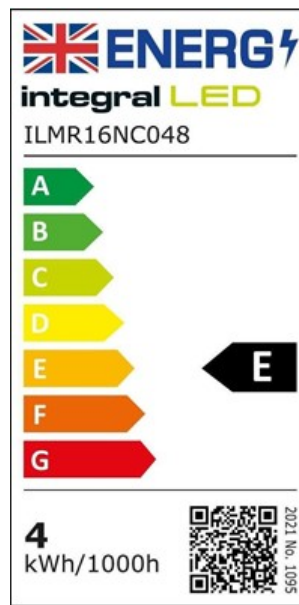

Packaging

Package Weight (g):	63
Package Length (mm):	60
Package Width (mm):	55
Package Depth (mm):	55
Qty per euro pallet:	3300

Portal.integral-led.com