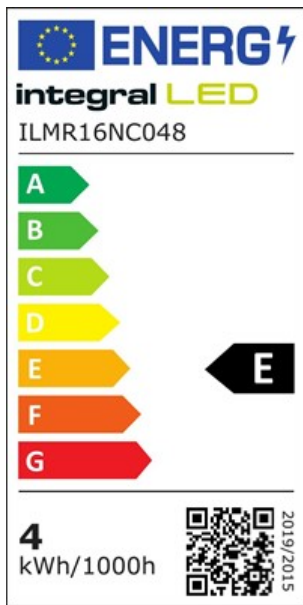

Packaging

Package Weight (g):	63
Package Length (mm):	60
Package Width (mm):	55
Package Depth (mm):	55
Qty per euro pallet:	3300

Portal.integral-led.com