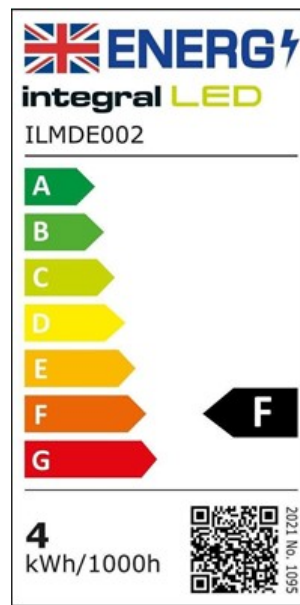

Packaging

Package Weight (g):	50
Package Length (mm):	55
Package Width (mm):	55
Package Depth (mm):	35

Portal.integral-led.com