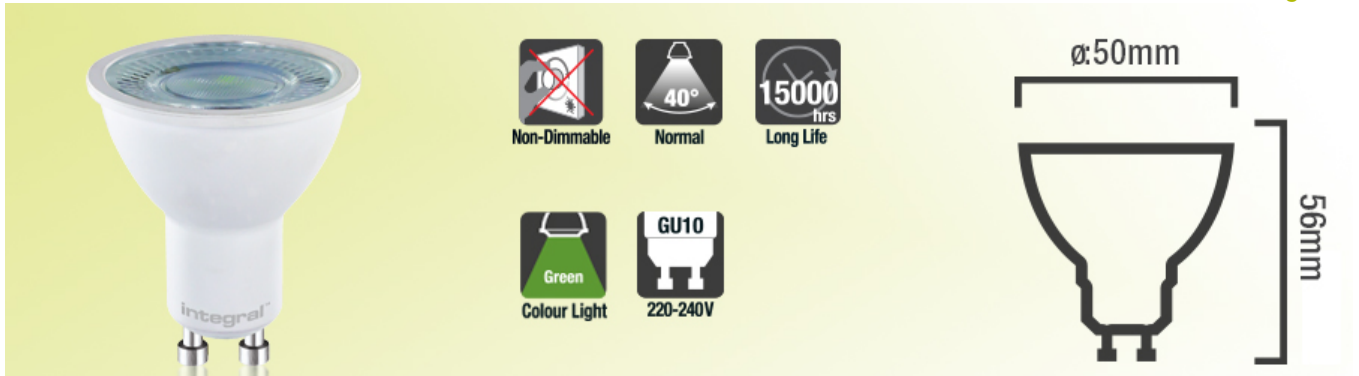

GU10 5W GREEN Non-Dimmable Lamp*Partcode: ILGU10NM107 / Page: 1*

Integral Single Colour GU10 spotlights provide an efficient and attractive solution for accent lighting in restaurants, bars and retail stores.

These spotlights combine skillfully coloured LED chips with a clear lense to emit a true green light in a focussed but gentle beam.

Product Details

Partcode: ILGU10NM107

Check Code: 910838

Range Name: Single Colour

Spot Type: SMD

Optic: Designed to give a Classic Look

Material: Plastic and Aluminium heat-sink, Injection moulded diffuser

Construction: Plastic White and "Classic look" difuser lens

Physical Data

Length: 56mm

Width: 50mm

Weight (Unpackaged Single Unit): 30g

Lamp or Luminaire Shape: Round

Lamp Fixing: Downlight

Electrical Data

Voltage Range: 220-240V

Power Consumption: 5.0 Watts

Driver included: Yes