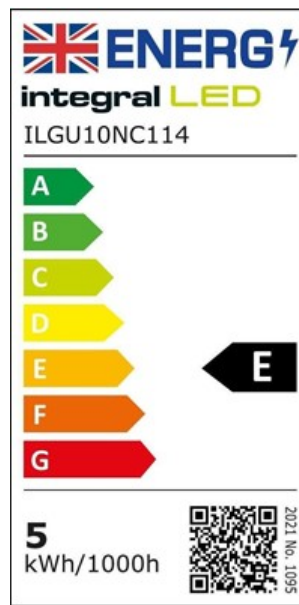

Packaging

Package Weight (g):	35
Package Length (mm):	48
Package Width (mm):	48
Package Depth (mm):	62

Portal.integral-led.com