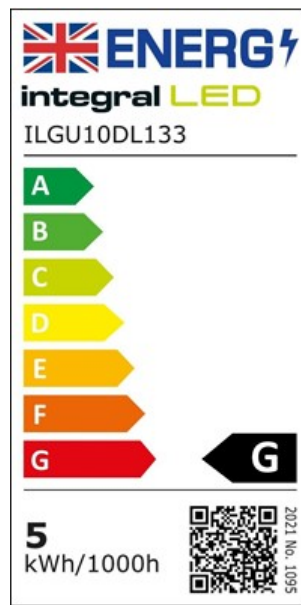

Packaging

Package Weight (g):	42
Package Length (mm):	50
Package Width (mm):	50
Package Depth (mm):	50

Portal.integral-led.com