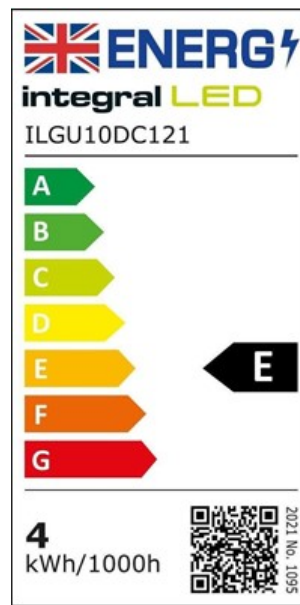

Packaging

Package Weight (g):	59
Package Length (mm):	55
Package Width (mm):	55
Package Depth (mm):	60

Portal.integral-led.com