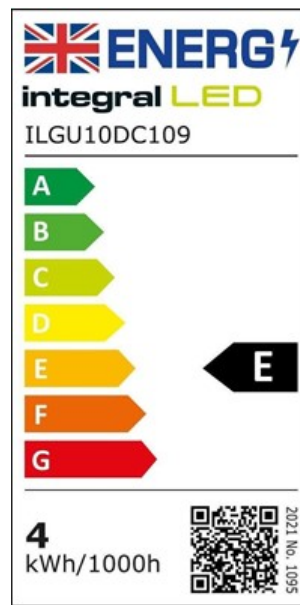

Packaging

Package Weight (g):	35
Package Length (mm):	55
Package Width (mm):	55
Package Depth (mm):	60

Portal.integral-led.com