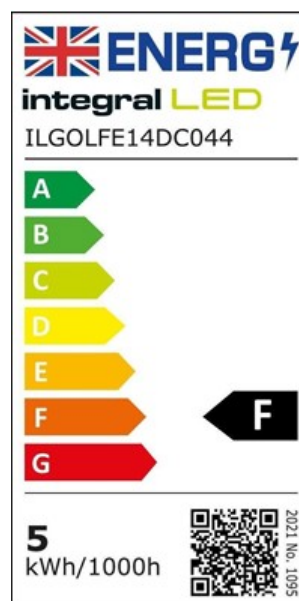

Amperage (mA):	43
Dimming:	Dimmable
Driver IC Manufacturer:	IWATT
Driver Included:	Yes
Electric Current:	AC
EN:	EN-62560
LVD Certified:	Yes

Light Data

Luminous Flux in Lumens (lm):	470
Luminous efficacy (lm/W):	96
Correlated Colour Temperature (CCT) (K):	2700
Colour Temperature:	2700K - Warm
Colour Temperature Name:	Warm
Beam Angle:	240
Colour Rendering Index (CRI):	80
Frequency Range (Hz):	50/60
Instant on (Less than 1 second):	Yes
LED Type:	Surface mounted device (SMD)
Lifetime (hours):	15000
Switching Cycles:	7500

Environment

EN:	EN-62560
LVD Certified:	Yes
CE RoHS:	Yes
Previous Energy Rating:	A+
New Energy Rating:	F
Hg 0% (Mercury Free):	Yes
IP Rating (Ingress Protection):	IP20
Lowest Operating Temperature (°C):	-20
Maximum Operating Temperature (°C):	40

Packaging

Portal.integral-led.com