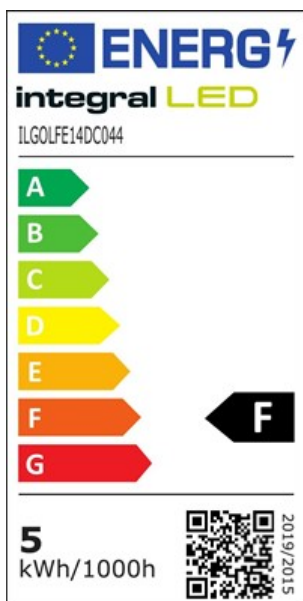

Physical Data

Product Length (mm):	80
Product Width (mm):	45
Product Weight (g):	70
Material:	Plastic, Aluminium, Glass, Nickel plated brass
Base Term:	Small Edison screw
Bulb Base:	E14
Construction:	Plastic and Aluminium heat-sink, glass diffuser
Globe Finish:	Frosted
Globe Type:	Mini Globe
Bulb Fixing:	Pendant, Wall
Bulb or Luminaire Shape:	Round
Placement / Application:	Indoor, General Lighting

Electrical Data

Power (W):	4.9
Power Consumption (w):	4.9
Power Factor:	0.7
Wattage equivalent (W):	40

Amperage (mA):	43
Dimming:	Dimmable
Driver IC Manufacturer:	IWATT
Driver Included:	Yes
Electric Current:	AC
EN:	EN-62560
LVD Certified:	Yes

Light Data

Luminous Flux in Lumens (lm):	470
Luminous efficacy (lm/W):	96
Correlated Colour Temperature (CCT) (K):	2700
Colour Temperature:	2700K - Warm
Colour Temperature Name:	Warm
Beam Angle:	240
Colour Rendering Index (CRI):	80
Frequency Range (Hz):	50/60
Instant on (Less than 1 second):	Yes
LED Type:	Surface mounted device (SMD)
Lifetime (hours):	15000
Switching Cycles:	7500

Environment

EN:	EN-62560
LVD Certified:	Yes
CE RoHS:	Yes
Previous Energy Rating:	A+
New Energy Rating:	F
Hg 0% (Mercury Free):	Yes
IP Rating (Ingress Protection):	IP20
Lowest Operating Temperature (°C):	-20
Maximum Operating Temperature (°C):	40