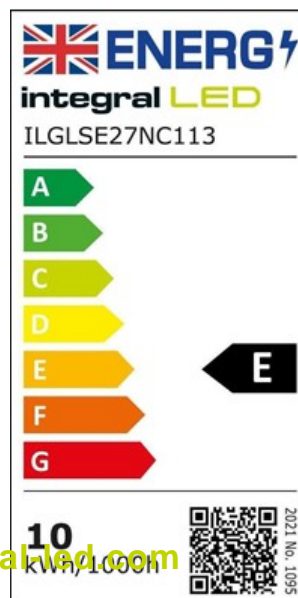

**Physical Data**

<b>Product Length (mm):</b>	60
<b>Product Width (mm):</b>	60
<b>Product Weight (g):</b>	36
<b>Material:</b>	Plastic and Aluminium heat-sink, Injection moulded diffuser
<b>Base Term:</b>	Edison screw
<b>Bulb Base:</b>	E27
<b>Construction:</b>	Plastic
<b>Globe Finish:</b>	Frosted
<b>Globe Type:</b>	GLS
<b>Bulb or Luminaire Shape:</b>	Round
<b>Placement / Application:</b>	Indoor, General Lighting
<b>Spot Type:</b>	SMD

**Electrical Data**

<b>Power Consumption (w):</b>	9.5
<b>Power Factor:</b>	0.5
<b>Wattage equivalent (W):</b>	75

<b>Amperage (mA):</b>	72
<b>Dimming:</b>	Non-Dimmable
<b>Driver Included:</b>	Yes
<b>Electric Current:</b>	AC
<b>True Wattage Eq (W):</b>	75
<b>EN:</b>	EN-62560
<b>LVD Certified:</b>	Yes

## Light Data

<b>Luminous Flux in Lumens (lm):</b>	1055
<b>Luminous efficacy (lm/W):</b>	111
<b>Correlated Colour Temperature (CCT) (K):</b>	2700
<b>Colour Temperature:</b>	2700K - Warm
<b>Colour Temperature Name:</b>	Warm
<b>Beam Angle:</b>	240
<b>Colour Rendering Index (CRI):</b>	80
<b>Colour Type:</b>	Single
<b>Frequency Range (Hz):</b>	50/60
<b>Instant on (Less than 1 second):</b>	Yes
<b>LED Type:</b>	Surface mounted device (SMD)
<b>Lifetime (hours):</b>	15000
<b>Switching Cycles:</b>	30000
<b>Useful Lumens (lm):</b>	1055

## Environment

<b>EN:</b>	EN-62560
<b>LVD Certified:</b>	Yes
<b>CE RoHS:</b>	Yes
<b>Previous Energy Rating:</b>	A+
<b>New Energy Rating:</b>	E
<b>Hg 0% (Mercury Free):</b>	Yes
<b>IP Rating (Ingress Protection):</b>	IP20
<b>Lowest Operating Temperature (°C):</b>	-20
<b>Maximum Operating Temperature (°C):</b>	40