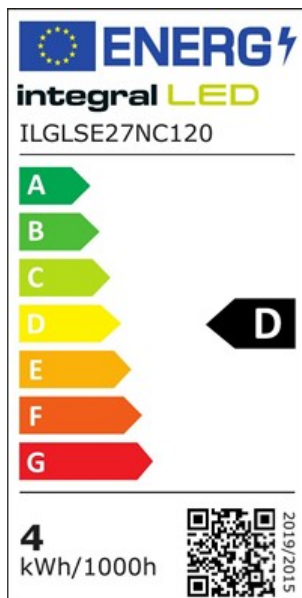

**Physical Data**

<b>Product Length (mm):</b>	60
<b>Product Width (mm):</b>	60
<b>Product Weight (g):</b>	36
<b>Material:</b>	Plastic and Aluminium heat-sink, Injection moulded diffuser
<b>Base Term:</b>	Edison screw
<b>Bulb Base:</b>	E27
<b>Construction:</b>	Plastic
<b>Globe Finish:</b>	Frosted
<b>Globe Type:</b>	GLS
<b>Bulb or Luminaire Shape:</b>	Round
<b>Placement / Application:</b>	Indoor, General Lighting
<b>Spot Type:</b>	SMD

**Electrical Data**

<b>Power Consumption (w):</b>	9.5
<b>Power Factor:</b>	0.5
<b>Wattage equivalent (W):</b>	75

<b>Amperage (mA):</b>	72
<b>Dimming:</b>	Non-Dimmable
<b>Driver Included:</b>	Yes
<b>Electric Current:</b>	AC
<b>True Wattage Eq (W):</b>	75
<b>EN:</b>	EN-62560
<b>LVD Certified:</b>	Yes

## Light Data

<b>Luminous Flux in Lumens (lm):</b>	1055
<b>Luminous efficacy (lm/W):</b>	111
<b>Correlated Colour Temperature (CCT) (K):</b>	2700
<b>Colour Temperature:</b>	2700K - Warm
<b>Colour Temperature Name:</b>	Warm
<b>Beam Angle:</b>	240
<b>Colour Rendering Index (CRI):</b>	80
<b>Colour Type:</b>	Single
<b>Frequency Range (Hz):</b>	50/60
<b>Instant on (Less than 1 second):</b>	Yes
<b>LED Type:</b>	Surface mounted device (SMD)
<b>Lifetime (hours):</b>	15000
<b>Switching Cycles:</b>	30000
<b>Useful Lumens (lm):</b>	1055

## Environment

<b>EN:</b>	EN-62560
<b>LVD Certified:</b>	Yes
<b>CE RoHS:</b>	Yes
<b>Previous Energy Rating:</b>	A+
<b>New Energy Rating:</b>	E
<b>Hg 0% (Mercury Free):</b>	Yes
<b>IP Rating (Ingress Protection):</b>	IP20
<b>Lowest Operating Temperature (°C):</b>	-20
<b>Maximum Operating Temperature (°C):</b>	40