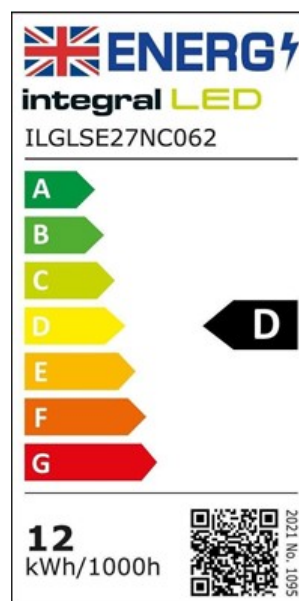

**Physical Data**

<b>Product Length (mm):</b>	104
<b>Product Width (mm):</b>	60
<b>Product Weight (g):</b>	33
<b>Material:</b>	Aluminium, Glass
<b>Base Term:</b>	Edison screw
<b>Bulb Base:</b>	E27
<b>Construction:</b>	Glass shell, Filament strip, Aluminium base
<b>Globe Finish:</b>	Clear
<b>Globe Type:</b>	GLS
<b>Bulb Fixing:</b>	Pendant, Wall, lamp stand, table lamp
<b>Bulb or Luminaire Shape:</b>	Round
<b>Placement / Application:</b>	Indoor, General Lighting

**Electrical Data**

<b>Power (W):</b>	11.2
<b>Power Consumption (W) :</b>	11.2
<b>Power Factor:</b>	0.5

<b>Wattage equivalent (W):</b>	100
<b>Amperage (mA):</b>	90
<b>Dimming:</b>	Non-Dimmable
<b>Driver Included:</b>	Yes
<b>Electric Current:</b>	AC
<b>EN:</b>	EN-62560
<b>LVD Certified:</b>	Yes

## Light Data

<b>Luminous Flux in Lumens (lm):</b>	1521
<b>Luminous efficacy (lm/W):</b>	135
<b>Correlated Colour Temperature (CCT) (K):</b>	2700
<b>Colour Temperature:</b>	2700K - Warm
<b>Colour Temperature Name:</b>	Warm
<b>Beam Angle:</b>	320
<b>Colour Rendering Index (CRI):</b>	80
<b>Frequency Range (Hz):</b>	50/60
<b>Instant on (Less than 1 second):</b>	Yes
<b>LED Type:</b>	Filament chip
<b>Lifetime (hours):</b>	15000
<b>Switching Cycles:</b>	7500

## Environment

<b>EN:</b>	EN-62560
<b>LVD Certified:</b>	Yes
<b>CE RoHS:</b>	Yes
<b>Previous Energy Rating:</b>	A++
<b>New Energy Rating:</b>	D
<b>Hg 0% (Mercury Free):</b>	Yes
<b>IP Rating (Ingress Protection):</b>	IP20
<b>Lowest Operating Temperature (°C):</b>	-20
<b>Maximum Operating Temperature (°C):</b>	40