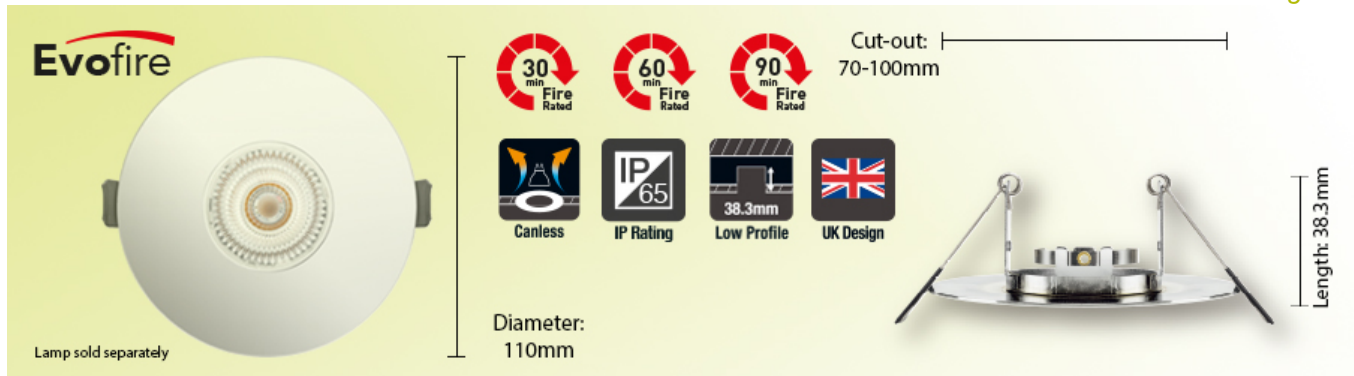

Evofire Round 70-100mm cut-out Fire Rated Downlight Polished Chrome with GU10 Holder

Partcode: ILDLFR70D021 / Page: 1

The Evofire Fire Rated Downlight is a safe and attractive fitting for a GU10 or MR16 LED lamp. The fully open design of the Evofire does not conceal your lamp in a large metal canister, which can trap some of the heat it generates, lowering lamp lifetime and performance. Lamps installed in an Evofire run at up to 10 degrees C cooler than a typical can-style fire rated downlight from leading LED brands - this can extend the lifetime of your lamps.

As well being very tough thanks to its steel construction, The Evofire is also a highly aesthetic choice for Fire Rated lighting. The 1mm blend-in bezel is up to 10 times thinner than typical IP65 rated downlights and fits almost flush with your ceiling, so the downlight looks discreet and pleasing in any setting.

This model features an extra wide bezel to cover cut-outs ranging from 70mm-100mm.

This downlight is fire rated to 30, 60 and 90 minutes in compliance with BS476 Part 21:1987, Air Tightness compliant with Part C and Part L and Resistance to Sound compliant with Part E. See installation guide for full details.

Diameter: 112mm

Weight (Unpackaged Single Unit): 200g

Cut Out Diameter: 70-100mm

Lamp or Luminaire Shape: Round

Luminaire Fixing: Recess mounted

Fire Rating: 30, 60, 90

Electrical Data

Partcode: ILDLFR70D021 / Page: 3