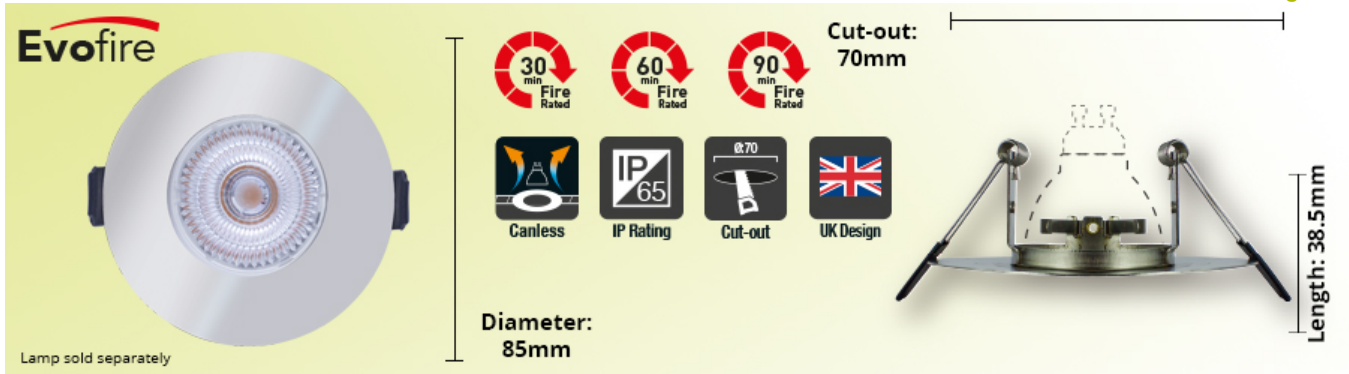

Evofire Round 70mm cut-out Fire Rated Downlight Round Polished Chrome with GU10 Holder

Partcode: ILDLFR70D017 / Page: 1

The Evofire Fire Rated Downlight is a safe and attractive fitting for a GU10 or MR16 LED lamp. The fully open design of the Evofire does not conceal your lamp in a large metal canister, which can trap some of the heat it generates, lowering lamp lifetime and performance. Lamps installed in an Evofire run at up to 10 degrees C cooler than a typical can-style fire rated downlight from leading LED brands - this can extend the lifetime of your lamps.

As well being very tough thanks to its steel construction, The Evofire is also a highly aesthetic choice for Fire Rated lighting. The 1mm blend-in bezel is up to 10 times thinner than typical IP65 rated downlights and fits almost flush with your ceiling, so the downlight looks discreet and pleasing in any setting.

Physical Data

Length: 39mm

Diameter: 85mm

Weight (Unpackaged Single Unit): 110g

Cut Out Diameter: 70mm

Lamp or Luminaire Shape: Round

Luminaire Fixing: Recess mounted

Fire Rating: 30, 60, 90

Length (unit of 1): 65mm

Width (unit of 1): 90mm

Depth (unit of 1): 90mm

Outer packaging info available on website

Product data last updated on: Thursday, October 18, 2018 - 13:09