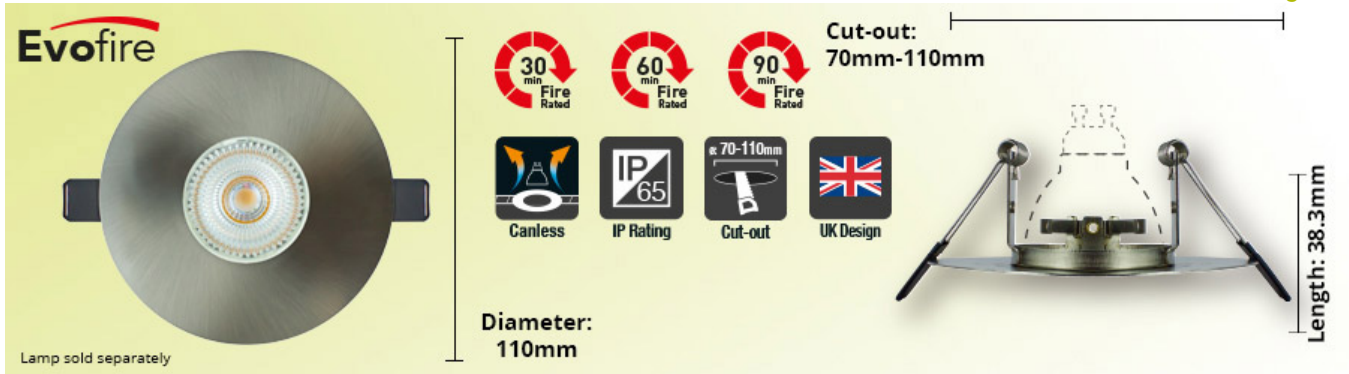

## Evofire 70mm-100mm cut-out Fire Rated Downlight Round Satin Nickel with GU10 Holder

Partcode: ILDLFR70D016 / Page: 1

The Evofire Fire Rated Downlight is a safe and attractive fitting for a GU10 or MR16 LED lamp. The fully open design of the Evofire does not conceal your lamp in a large metal canister, which can trap some of the heat it generates, lowering lamp lifetime and performance. Lamps installed in an Evofire run at up to 10 degrees C cooler than a typical can-style fire rated downlight from leading LED brands - this can extend the lifetime of your lamps.

As well being very tough thanks to its steel construction, The Evofire is also a highly aesthetic choice for Fire Rated lighting. The 1mm blend-in bezel is up to 10 times thinner than typical IP65 rated downlights and fits almost flush with your ceiling, so the downlight looks discreet and pleasing in any setting.

### Physical Data

Material: Steel, Glass

Construction: Pressed Steel, Glass

*Partcode: ILDLFR70D016 / Page: 2*

**Physical Data**

Length: 38mm

Diameter: 112mm

Weight (Unpackaged Single Unit): 180g

Cut Out Diameter: 70-100mm

Lamp or Luminaire Shape: Round

Luminaire Fixing: Recess mounted

Fire Rating: 30, 60, 90

**Electrical Data**

*Partcode: ILDLFR70D016 / Page: 3*