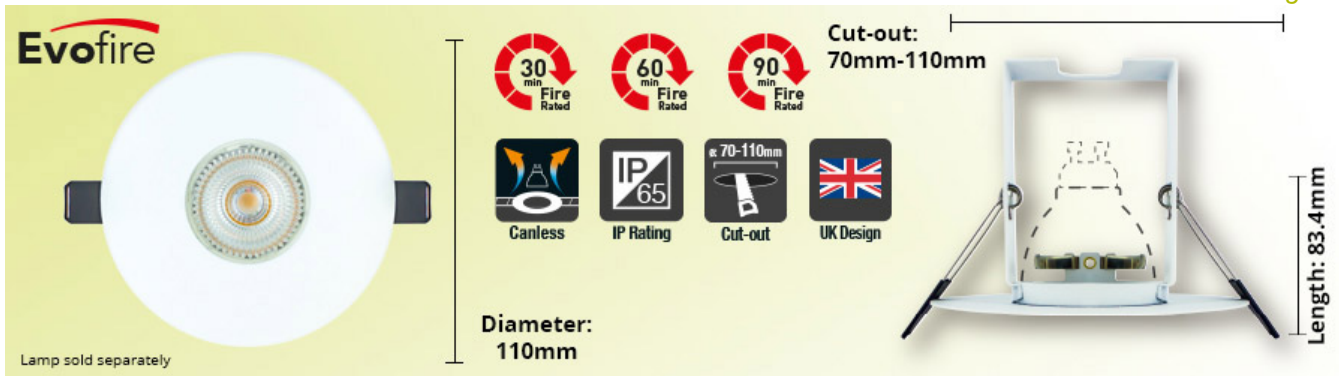

Evofire 70mm-100mm cut-out Fire Rated Downlight Round White with Insulation Guard and GU10 Holder

Partcode: ILDLFR70D013 / Page: 1

The Evofire Fire Rated Downlight is a safe and attractive fitting for a GU10 or MR16 LED lamp. The fully open design of the Evofire does not conceal your lamp in a large metal canister, which can trap some of the heat it generates, lowering lamp lifetime and performance. Lamps installed in an Evofire run at up to 10 degrees C cooler than a typical can-style fire rated downlight from leading LED brands - this can extend the lifetime of your lamps.

As well being very tough thanks to its steel construction, The Evofire is also a highly aesthetic choice for Fire Rated lighting. The 1mm blend-in bezel is up to 10 times thinner than typical IP65 rated downlights, has a high quality powder coating and fits almost flush with your ceiling, so the downlight looks discreet and pleasing in any setting.

Partcode: ILDLFR70D013 / Page: 2

Physical Data

Length: 83mm

Diameter: 112mm

Weight (Unpackaged Single Unit): 200g

Cut Out Diameter: 70-100mm

Lamp or Luminaire Shape: Round

Luminaire Fixing: Recess mounted

Width (unit of 1): 115mm

Depth (unit of 1): 115mm

Outer packaging info available on website

Product data last updated on: Thursday, October 18, 2018 - 13:08