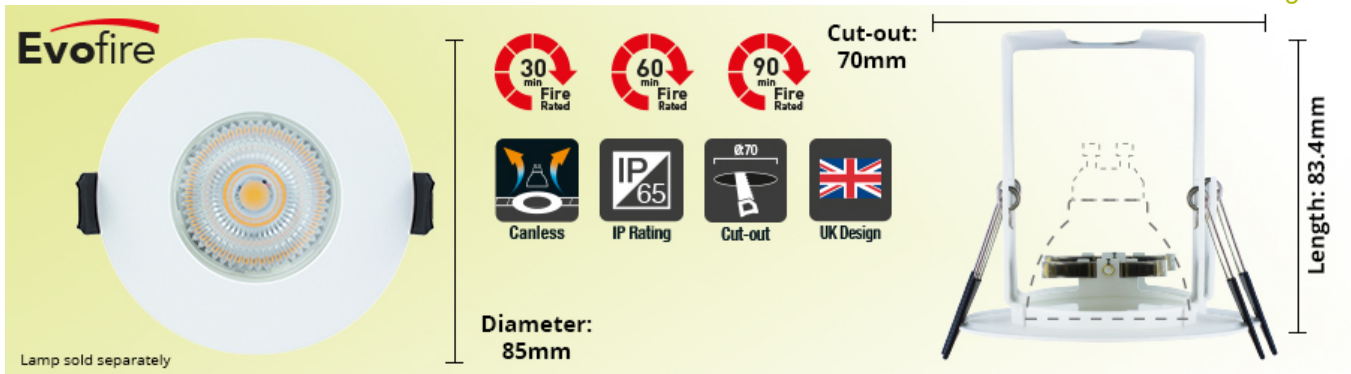

Evofire 70mm cut-out IP65 Fire Rated Downlight with Insulation Guard and GU10 holder

Partcode: ILDLFR70D003 / Page: 1

The Evofire Fire Rated Downlight is a safe and attractive fitting for a GU10 or MR16 LED lamp. The fully open design of the Evofire does not conceal your lamp in a large metal canister, which can trap some of the heat it generates, lowering lamp lifetime and performance. Lamps installed in an Evofire run at up to 10 degrees C cooler than a typical can-style fire rated downlight from leading LED brands - this can extend the lifetime of your lamps.

As well being very tough thanks to its steel construction, The Evofire is also a highly aesthetic choice for Fire Rated lighting. The 1mm blend-in bezel is up to 10 times thinner than typical IP65 rated downlights, has a high quality powder coating and fits almost flush with your ceiling, so the downlight looks discreet and pleasing in any setting.

Featuring a built-in Insulation Guard which allows loft insulation to be safely laid on top of the downlight, while maintaining air-flow around the lamp.

Evofire shown with Real Colour GU10 LED lamp (sold separately).

Length: 83mm

Diameter: 85mm

Weight (Unpackaged Single Unit): 100g

Cut Out Diameter: 70mm

Lamp or Luminaire Shape: Round

Luminaire Fixing: Recess mounted

Fire Rating: 30, 60, 90

Electrical Data**Light Data**