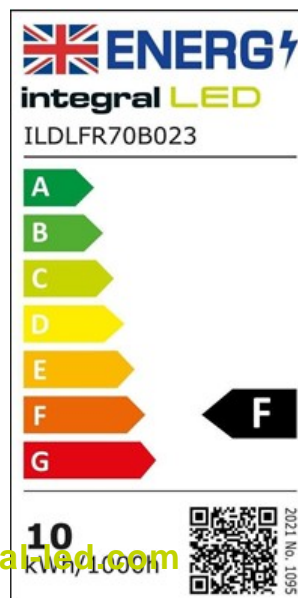

LOW-PROFILE FIRE RATED DOWNLIGHT 70-75MM CUTOUT IP65 900LM 10W 3000K 60 BEAM DIMMABLE 90LM/W NO BEZEL INTEGRAL

ILD LFR70B023

These low-profile lamps are fire rated to 30, 60 and 90 minutes, Air Tightness compliant with Part C and Part L and Resistance to Sound compliant with Part E. Warm White and Cool White colour temperature options and dimmable or non-dimmable options are available. Importantly, these lamps are IP65 rated and designed to offer the safety and quality of other Fire Rated Downlights but with a lower price-tag. This model is provided without a bezel, so you can choose the perfect bezel (sold separately) for your ceiling.

Electrical Data

Power (W):	10
-------------------	----

Power Consumption (W) :	10
Power Factor:	0.9
Wattage equivalent (W):	50
Amperage (mA):	240
Dimming:	Dimmable
Driver Included:	Yes
Electric Current:	AC
EN:	EN-60598

Light Data

Luminous Flux in Lumens (lm):	900
Luminous efficacy (lm/W):	90
Correlated Colour Temperature (CCT) (K):	3000
Colour Temperature:	3000K - Warm White
Colour Temperature Name:	Warm White
Beam Angle:	60
Colour Rendering Index (CRI):	80
Compatible Dimmers:	Varilight JQP401W
Fire Rating (mins):	30, 60, 90
Frequency Range (Hz):	50/60
Instant on (Less than 1 second):	Yes
LED Type:	Chip-on-board (COB)
Lifetime (hours):	25000
Switching Cycles:	12500

Environment

EN:	EN-60598
CE RoHS:	Yes
New Energy Rating:	F
EU Luminaire:	L
Hg 0% (Mercury Free):	Yes
IP Rating (Ingress Protection):	IP65
Lowest Operating Temperature (°C):	-20
Maximum Operating Temperature (°C):	45