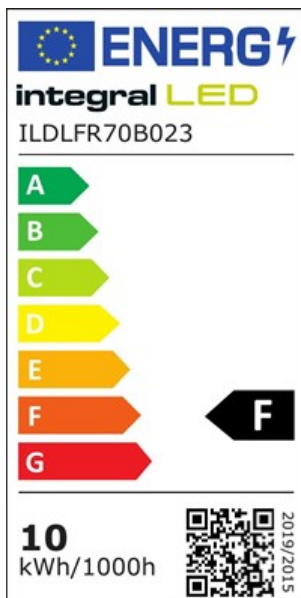

LOW-PROFILE FIRE RATED DOWNLIGHT 70-75MM CUTOUT IP65 900LM 10W 3000K 60 BEAM DIMMABLE 90LM/W NO BEZEL INTEGRAL

ILD LFR70B023

These low-profile lamps are fire rated to 30, 60 and 90 minutes, Air Tightness compliant with Part C and Part L and Resistance to Sound compliant with Part E. Warm White and Cool White colour temperature options and dimmable or non-dimmable options are available. Importantly, these lamps are IP65 rated and designed to offer the safety and quality of other Fire Rated Downlights but with a lower price-tag. This model is provided without a bezel, so you can choose the perfect bezel (sold separately) for your ceiling.

Electrical Data

Power (W):	10
-------------------	----

Power Consumption (W) :	10
Power Factor:	0.9
Wattage equivalent (W):	50
Amperage (mA):	240
Dimming:	Dimmable
Driver Included:	Yes
Electric Current:	AC
EN:	EN-60598

Light Data

Luminous Flux in Lumens (lm):	900
Luminous efficacy (lm/W):	90
Correlated Colour Temperature (CCT) (K):	3000
Colour Temperature:	3000K - Warm White
Colour Temperature Name:	Warm White
Beam Angle:	60
Colour Rendering Index (CRI):	80
Compatible Dimmers:	Varilight JQP401W
Fire Rating (mins):	30, 60, 90
Frequency Range (Hz):	50/60
Instant on (Less than 1 second):	Yes
LED Type:	Chip-on-board (COB)
Lifetime (hours):	25000
Switching Cycles:	12500

Environment

EN:	EN-60598
CE RoHS:	Yes
New Energy Rating:	F
EU Luminaire:	L
Hg 0% (Mercury Free):	Yes
IP Rating (Ingress Protection):	IP65
Lowest Operating Temperature (°C):	-20
Maximum Operating Temperature (°C):	45