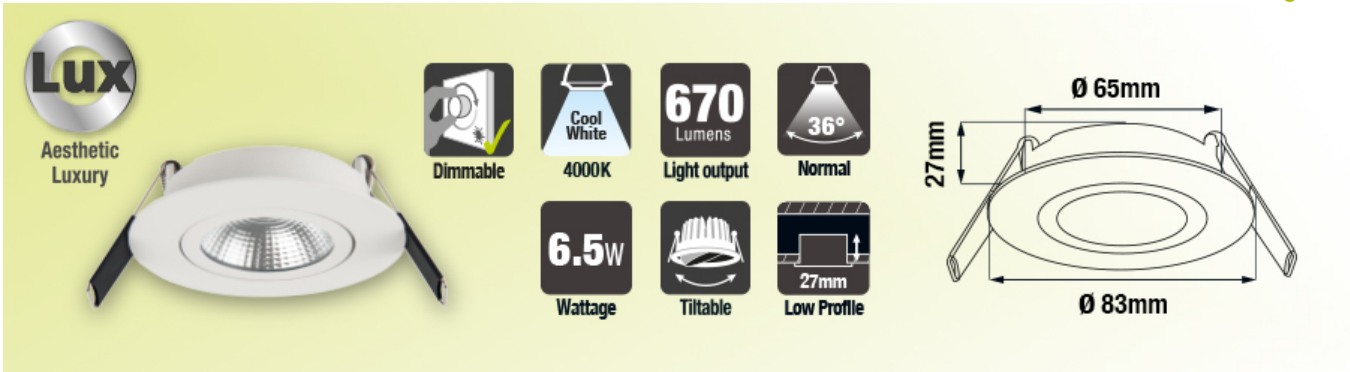

Lux Ultra Slim Tiltable Downlight 6.5W 4000K 670lm 65mm cut out Dimmable 103lm/W Matt white finish

Partcode: ILDL65L005 / Page: 1

The Lux Ultra Slim high-end tiltable and dimmable downlight range impresses by offering stylish high-quality finish, ultra-low profile height of only 27mm, a modern look topped with a very efficient performance. A tiltable angle of up to 25 Degrees is ideal for directing light on to features or placement into a sloped ceiling.

In addition to light output efficacy reaching up to 103lm/W, this ultra-slim downlight is available in cool white and warm white CCTs as well as a choice for four finishes for a contemporary look. The included tool-free, user-friendly loop-in/loop-out driver enables quick and easy installation. Achieve modern lighting designs by complementing the Lux Ultra Slim range with Integral Lux Fire downlights.

Warranty: 3 Years

CE / RoHS: Yes

Physical Data

Product Finish: Matt white

Optic: PMMA diffuser

Material: Aluminium

Physical Data

Depth: 27mm

Diameter: 83mm

Weight (Unpackaged Single Unit): 180g

Cut Out Diameter: 65mm

Luminaire Fixing: Recess mounted

Electrical Data

Voltage Range: 220-240V

Power Consumption: 6.5 Watts

Driver included: Yes