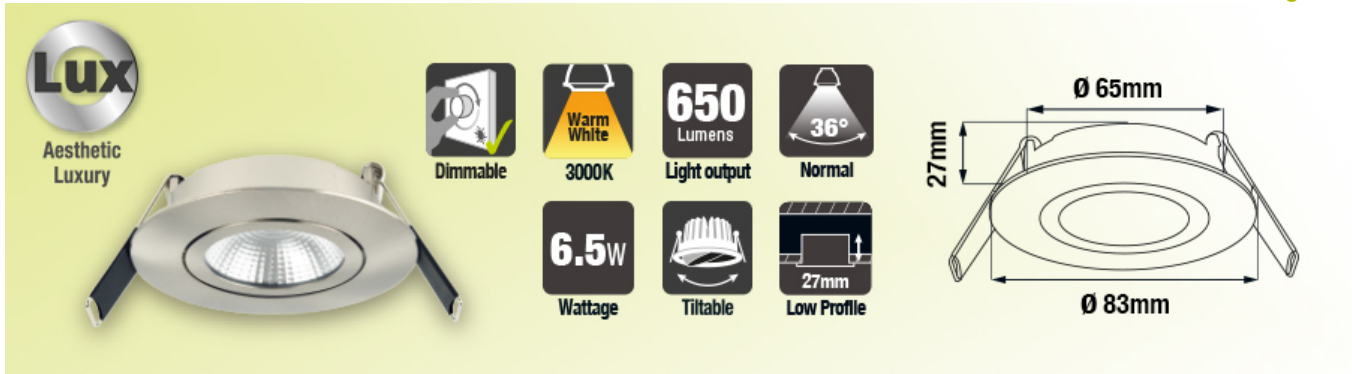

Lux Ultra Slim Tiltable Downlight 6.5W 3000K 650lm 65mm cut out Dimmable 100lm/W Satin nickel finish

Partcode: ILDL65L003 / Page: 1

The Lux Ultra Slim high-end tiltable and dimmable downlight range impresses by offering stylish high-quality finish, ultra-low profile height of only 27mm, a modern look topped with a very efficient performance. A tiltable angle of up to 25 Degrees is ideal for directing light on to features or placement into a sloped ceiling.

In addition to light output efficacy reaching up to 103lm/W, this ultra-slim downlight is available in cool white and warm white CCTs as well as a choice for four finishes for a contemporary look. The included tool-free, user-friendly loop-in/loop-out driver enables quick and easy installation. Achieve modern lighting designs by complementing the Lux Ultra Slim range with Integral Lux Fire downlights.

Warranty: 3 Years

CE / RoHS: Yes

Physical Data

Product Finish: Satin Nickel

Optic: PMMA diffuser

Material: Aluminium

Physical Data

Depth: 27mm

Diameter: 83mm

Weight (Unpackaged Single Unit): 180g

Cut Out Diameter: 65mm

Luminaire Fixing: Recess mounted

Electrical Data

Voltage Range: 220-240V

Power Consumption: 6.5 Watts

Driver included: Yes