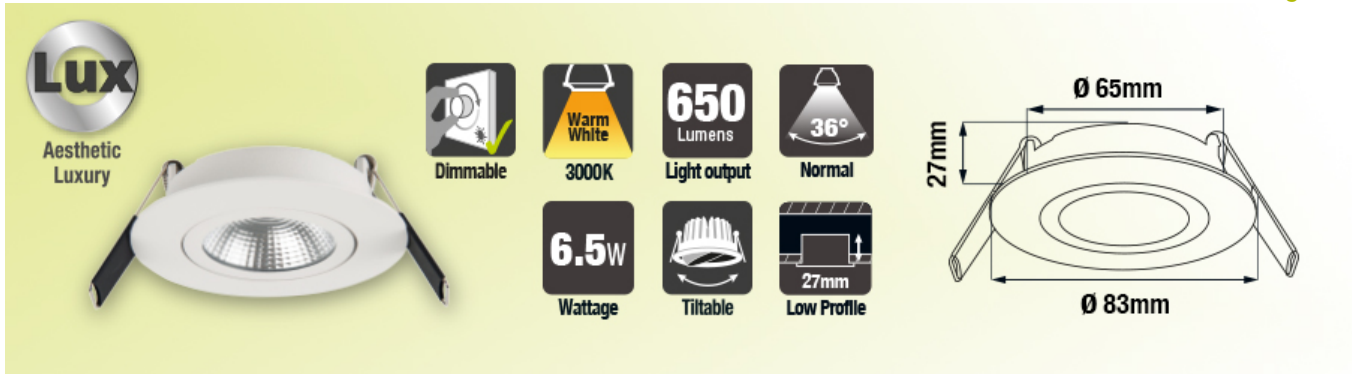

Lux Ultra Slim Tiltable Downlight 6.5W 3000K 650lm 65mm cut out Dimmable 100lm/W Matt white finish

Partcode: ILDL65L001 / Page: 1

The Lux Ultra Slim high-end tiltable and dimmable downlight range impresses by offering stylish high-quality finish, ultra-low profile height of only 27mm, a modern look topped with a very efficient performance. A tiltable angle of up to 25 Degrees is ideal for directing light on to features or placement into a sloped ceiling.

In addition to light output efficacy reaching up to 103lm/W, this ultra-slim downlight is available in cool white and warm white CCTs as well as a choice for four finishes for a contemporary look. The included tool-free, user-friendly loop-in/loop-out driver enables quick and easy installation. Achieve modern lighting designs by complementing the Lux Ultra Slim range with Integral Lux Fire downlights.

Warranty: 3 Years

CE / RoHS: Yes

Physical Data

Product Finish: Matt white

Optic: PMMA diffuser

Material: Aluminium

Physical Data

Depth: 27mm

Diameter: 83mm

Weight (Unpackaged Single Unit): 180g

Cut Out Diameter: 65mm

Luminaire Fixing: Recess mounted

Electrical Data

Voltage Range: 220-240V

Power Consumption: 6.5 Watts

Driver included: Yes