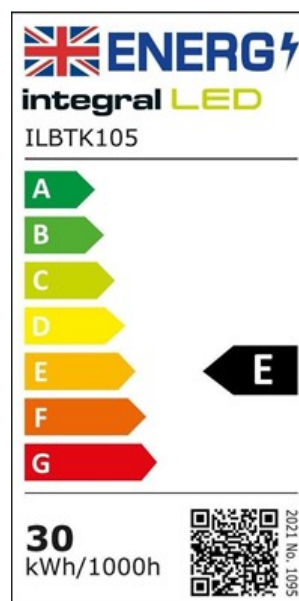

**Physical Data**

<b>Product Length (mm):</b>	1490
<b>Product Depth (mm):</b>	81
<b>Product Width (mm):</b>	200
<b>Product Weight (g):</b>	2600
<b>Optic:</b>	Polycarbonate diffuser
<b>Material:</b>	Polycarbonate
<b>Construction:</b>	Injection moulding
<b>Bulb or Luminaire Shape:</b>	Linear
<b>Luminaire Fixing:</b>	Ceiling mounted
<b>Placement / Application:</b>	Indoor, General Lighting

**Electrical Data**

<b>Power Consumption (w):</b>	30
<b>Power Factor:</b>	0.9

<b>Input Voltage (V):</b>	200-240
<b>Dimming:</b>	Non-Dimmable
<b>Driver Included:</b>	Yes
<b>Electric Current:</b>	AC
<b>EN:</b>	EN-60598
<b>LVD Certified:</b>	Yes

## Light Data

<b>Luminous Flux in Lumens (lm):</b>	3750
<b>Correlated Colour Temperature (CCT) (K):</b>	4000
<b>Colour Temperature:</b>	4000K - Cool White
<b>Colour Temperature Name:</b>	Cool White
<b>Beam Angle:</b>	120
<b>Colour Rendering Index (CRI):</b>	80
<b>Frequency Range (Hz):</b>	50/60
<b>Instant on (Less than 1 second):</b>	Yes
<b>LED Size (mm):</b>	2835
<b>LED Type:</b>	Surface mounted device (SMD)
<b>Lifetime (hours):</b>	50000
<b>Switching Cycles:</b>	25000

## Environment

<b>EN:</b>	EN-60598
<b>LVD Certified:</b>	Yes
<b>CE RoHS:</b>	Yes
<b>New Energy Rating:</b>	E
<b>EU Luminaire:</b>	L
<b>Hg 0% (Mercury Free):</b>	Yes
<b>IK Rating (Impact Protection):</b>	IK08
<b>IP Rating (Ingress Protection):</b>	IP40
<b>Lowest Operating Temperature (°C):</b>	-20
<b>Maximum Operating Temperature (°C):</b>	45