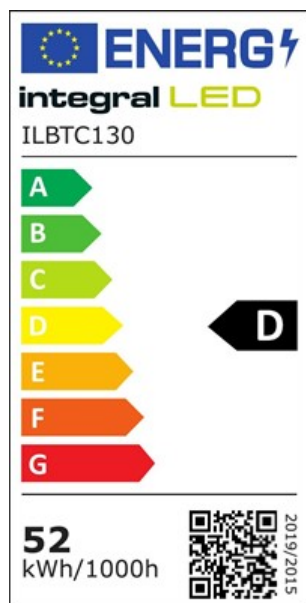

**LIGHTSPAN+ T8 BATTEN 5FT POWER & CCT ADJUSTABLE - 30/52W & 3000/4000/6300K 120 BEAM LINKABLE NON-DIMM INTEGRAL**

ILBTC130

Integral Lightspan+ battens provide an exceptionally efficient alternative to equivalent fluorescent fixtures. With switchable Power & CCT, they are ideal for indoor commercial, industrial and retail spaces that need different colour temperature and lumen output to suit the activity. With an efficacy of up to 145lm/W, Lightspan+ battens offer huge energy savings compared to equivalent fluorescent lighting.

**Electrical Data**

<b>Power Consumption (w):</b>	30/52
<b>Power Factor:</b>	0.9
<b>Input Voltage (V):</b>	200-240

<b>Dimming:</b>	Non-Dimmable
<b>Driver Included:</b>	Yes
<b>Electric Current:</b>	AC
<b>EN:</b>	EN-60598
<b>LVD Certified:</b>	Yes

## Light Data

<b>Luminous Flux in Lumens (lm):</b>	3750/4350/3750 & 6500/7540/6500
<b>Correlated Colour Temperature (CCT) (K):</b>	3000/4000/6300
<b>Colour Temperature:</b>	3000/4000/6300 - Warm White/Cool White/Cool Daylight
<b>Colour Temperature Name:</b>	Warm White/Cool White/Cool Daylight
<b>Beam Angle:</b>	120
<b>Colour Rendering Index (CRI):</b>	80
<b>Frequency Range (Hz):</b>	50/60
<b>Instant on (Less than 1 second):</b>	Yes
<b>LED Size (mm):</b>	2835
<b>LED Type:</b>	Surface mounted device (SMD)
<b>Lifetime (hours):</b>	50000
<b>Switching Cycles:</b>	25000

## Environment

<b>EN:</b>	EN-60598
<b>LVD Certified:</b>	Yes
<b>CE RoHS:</b>	Yes
<b>New Energy Rating:</b>	D
<b>EU Luminaire:</b>	L
<b>Hg 0% (Mercury Free):</b>	Yes
<b>IK Rating (Impact Protection):</b>	IK08
<b>IP Rating (Ingress Protection):</b>	IP20
<b>Lowest Operating Temperature (°C):</b>	-20
<b>Maximum Operating Temperature (°C):</b>	40