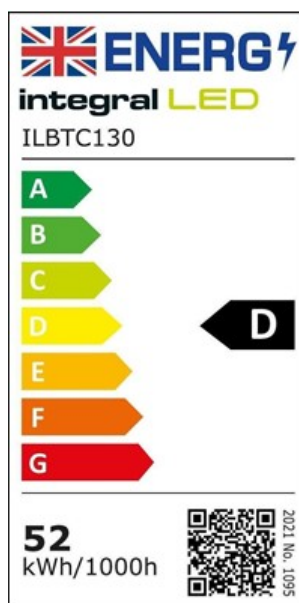

**Physical Data**

<b>Product Length (mm):</b>	1470
<b>Product Depth (mm):</b>	71
<b>Product Width (mm):</b>	60
<b>Product Weight (g):</b>	2100
<b>Optic:</b>	Polycarbonate diffuser
<b>Material:</b>	Steel, Polycarbonate
<b>Construction:</b>	Folded Mild Steel and Polycarbonate diffuser
<b>Bulb or Luminaire Shape:</b>	Linear
<b>Luminaire Fixing:</b>	Ceiling mounted
<b>Placement / Application:</b>	Indoor, General Lighting

**Electrical Data**

<b>Power Consumption (w):</b>	30/52
<b>Power Factor:</b>	0.9
<b>Input Voltage (V):</b>	200-240

<b>Dimming:</b>	Non-Dimmable
<b>Driver Included:</b>	Yes
<b>Electric Current:</b>	AC
<b>EN:</b>	EN-60598
<b>LVD Certified:</b>	Yes

## Light Data

<b>Luminous Flux in Lumens (lm):</b>	3750/4350/3750 & 6500/7540/6500
<b>Correlated Colour Temperature (CCT) (K):</b>	3000/4000/6300
<b>Colour Temperature:</b>	3000/4000/6300 - Warm White/Cool White/Cool Daylight
<b>Colour Temperature Name:</b>	Warm White/Cool White/Cool Daylight
<b>Beam Angle:</b>	120
<b>Colour Rendering Index (CRI):</b>	80
<b>Frequency Range (Hz):</b>	50/60
<b>Instant on (Less than 1 second):</b>	Yes
<b>LED Size (mm):</b>	2835
<b>LED Type:</b>	Surface mounted device (SMD)
<b>Lifetime (hours):</b>	50000
<b>Switching Cycles:</b>	25000

## Environment

<b>EN:</b>	EN-60598
<b>LVD Certified:</b>	Yes
<b>CE RoHS:</b>	Yes
<b>New Energy Rating:</b>	D
<b>EU Luminaire:</b>	L
<b>Hg 0% (Mercury Free):</b>	Yes
<b>IK Rating (Impact Protection):</b>	IK08
<b>IP Rating (Ingress Protection):</b>	IP20
<b>Lowest Operating Temperature (°C):</b>	-20
<b>Maximum Operating Temperature (°C):</b>	40