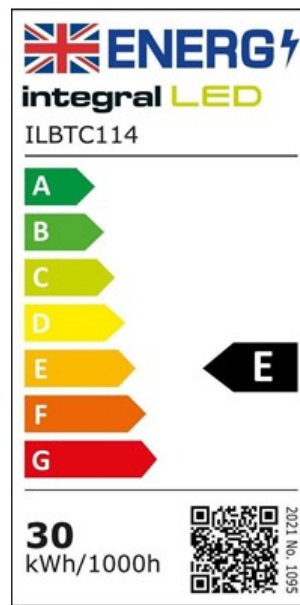

Physical Data

Product Length (mm):	1470
Product Depth (mm):	70
Product Width (mm):	60
Product Weight (g):	2300
Optic:	Polycarbonate diffuser
Material:	Polycarbonate, Aluminium
Construction:	Injection moulding
Bulb or Luminaire Shape:	Linear
Luminaire Fixing:	Wall / Ceiling / Pendant / Conduit mounted
Mounting Type:	Rear & Side Cable Entry
Placement / Application:	Indoor, General Lighting

Electrical Data

Power Consumption (w):	30
-------------------------------	----

Power Factor:	0.9
Wattage equivalent (W):	58
Input Voltage (V):	220-240
Dimming:	Non-Dimmable
Driver Included:	Yes
Electric Current:	AC
Emergency Battery Life (years):	2
Emergency Type:	Non-Maintained
EN:	EN-60598
LVD Certified:	Yes

Light Data

Luminous Flux in Lumens (lm):	3600
Luminous efficacy (lm/W):	130
Correlated Colour Temperature (CCT) (K):	4000
Colour Temperature Name:	Cool White
Beam Angle:	120
Colour Rendering Index (CRI):	80
Frequency Range (Hz):	50/60
Instant on (Less than 1 second):	Yes
LED Size (mm):	2835
LED Type:	Surface mounted device (SMD)
Lifetime (hours):	30000
Lumens in Emergency mode (lm):	260
Useful Lumens (lm):	3600

Environment

EN:	EN-60598
LVD Certified:	Yes
CE RoHS:	Yes
New Energy Rating:	E
EU Luminaire:	L
Hg 0% (Mercury Free):	Yes
IK Rating (Impact Protection):	IK06
IP Rating (Ingress Protection):	IP20
Lowest Operating Temperature (°C):	-20
Maximum Operating Temperature (°C):	50