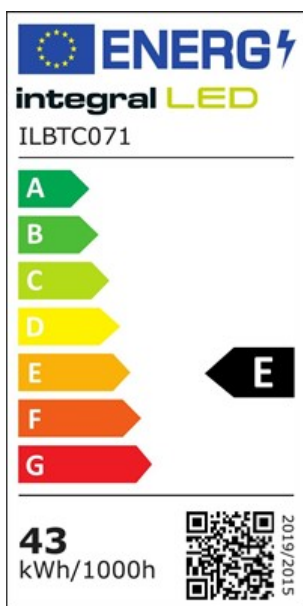

**Physical Data**

<b>Product Length (mm):</b>	1170
<b>Product Depth (mm):</b>	70
<b>Product Width (mm):</b>	60
<b>Product Weight (g):</b>	1450
<b>Optic:</b>	Polycarbonate diffuser
<b>Material:</b>	Polycarbonate, Aluminium
<b>Construction:</b>	Injection moulding
<b>Bulb or Luminaire Shape:</b>	Linear
<b>Luminaire Fixing:</b>	Wall / Ceiling / Pendant / Conduit mounted
<b>Placement / Application:</b>	Indoor, General Lighting

**Electrical Data**

<b>Power Consumption (w):</b>	43
<b>Power Factor:</b>	0.9
<b>Dimming:</b>	Non-Dimmable
<b>Driver Included:</b>	Yes

**Electric Current:** AC  
**Emergency Lumens (lm):** 250  
**EN:** EN-60598  
**LVD Certified:** Yes

## Light Data

**Luminous Flux in Lumens (lm):** 5600  
**Luminous efficacy (lm/W):** 130  
**Correlated Colour Temperature (CCT) (K):** 4000  
**Colour Temperature:** 4000K - Cool White  
**Colour Temperature Name:** Cool White  
**Beam Angle:** 120  
**Colour Rendering Index (CRI):** 80  
**Frequency Range (Hz):** 50/60  
**Instant on (Less than 1 second):** Yes  
**LED Size (mm):** 2835  
**LED Type:** Surface mounted device (SMD)  
**Lifetime (hours):** 30000  
**Lumens in Emergency mode (lm):** 250  
**Useful Lumens (lm):** 400

## Environment

**EN:** EN-60598  
**LVD Certified:** Yes  
**CE RoHS:** Yes  
**New Energy Rating:** E  
**Hg 0% (Mercury Free):** Yes  
**IP Rating (Ingress Protection):** IP20  
**Lowest Operating Temperature (°C):** -20  
**Maximum Operating Temperature (°C):** 50