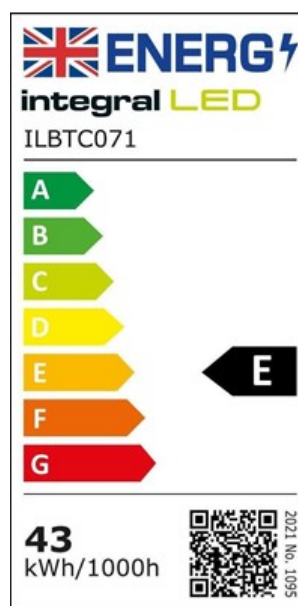

**Physical Data**

<b>Product Length (mm):</b>	1170
<b>Product Depth (mm):</b>	70
<b>Product Width (mm):</b>	60
<b>Product Weight (g):</b>	1450
<b>Optic:</b>	Polycarbonate diffuser
<b>Material:</b>	Polycarbonate, Aluminium
<b>Construction:</b>	Injection moulding
<b>Bulb or Luminaire Shape:</b>	Linear
<b>Luminaire Fixing:</b>	Wall / Ceiling / Pendant / Conduit mounted
<b>Placement / Application:</b>	Indoor, General Lighting

**Electrical Data**

<b>Power Consumption (w):</b>	43
<b>Power Factor:</b>	0.9
<b>Dimming:</b>	Non-Dimmable
<b>Driver Included:</b>	Yes

**Electric Current:** AC  
**Emergency Lumens (lm):** 250  
**EN:** EN-60598  
**LVD Certified:** Yes

## Light Data

**Luminous Flux in Lumens (lm):** 5600  
**Luminous efficacy (lm/W):** 130  
**Correlated Colour Temperature (CCT) (K):** 4000  
**Colour Temperature:** 4000K - Cool White  
**Colour Temperature Name:** Cool White  
**Beam Angle:** 120  
**Colour Rendering Index (CRI):** 80  
**Frequency Range (Hz):** 50/60  
**Instant on (Less than 1 second):** Yes  
**LED Size (mm):** 2835  
**LED Type:** Surface mounted device (SMD)  
**Lifetime (hours):** 30000  
**Lumens in Emergency mode (lm):** 250  
**Useful Lumens (lm):** 400

## Environment

**EN:** EN-60598  
**LVD Certified:** Yes  
**CE RoHS:** Yes  
**New Energy Rating:** E  
**Hg 0% (Mercury Free):** Yes  
**IP Rating (Ingress Protection):** IP20  
**Lowest Operating Temperature (°C):** -20  
**Maximum Operating Temperature (°C):** 50