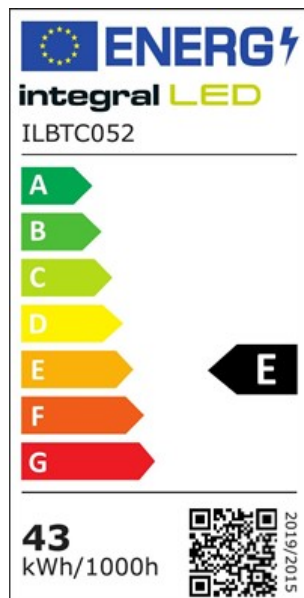

Details

| | |
|-----------------------------|--|
| Quick Order Code: | 480691 |
| Barcode: | 5055788248019 |
| Category: | Luminaires |
| Range Name: | Lightspan |
| Type: | Twin |
| Product Type: | Battens |
| Product Body Finish: | Matt white |
| Market Segment: | Indoor commercial, Industrial, residential |
| Finish: | Matt White |
| Features: | Emergency Function |
| Warranty (Years): | 3 |
| CE RoHS: | Yes |

Electrical Data

| | |
|-------------------------------|----|
| Power Consumption (w): | 43 |
|-------------------------------|----|

| | |
|---------------------------|----------------|
| Power Factor: | 0.9 |
| Input Voltage (V): | 220-240 |
| Dimming: | Non-Dimmable |
| Driver Included: | Yes |
| Electric Current: | AC |
| Emergency Type: | Non-Maintained |
| EN: | EN-60598 |
| LVD Certified: | Yes |

Light Data

| | |
|---|------------------------------|
| Luminous Flux in Lumens (lm): | 5600 |
| Luminous efficacy (lm/W): | 130 |
| Correlated Colour Temperature (CCT) (K): | 4000 |
| Colour Temperature Name: | Cool White |
| Beam Angle: | 120 |
| Colour Rendering Index (CRI): | 80 |
| Frequency Range (Hz): | 50/60 |
| Instant on (Less than 1 second): | Yes |
| LED Size (mm): | 2835 |
| LED Type: | Surface mounted device (SMD) |
| Lifetime (hours): | 30000 |
| Useful Lumens (lm): | 5150 |

Environment

| | |
|--|----------|
| EN: | EN-60598 |
| LVD Certified: | Yes |
| CE RoHS: | Yes |
| New Energy Rating: | E |
| EU Luminaire: | L |
| Hg 0% (Mercury Free): | Yes |
| IK Rating (Impact Protection): | IK06 |
| IP Rating (Ingress Protection): | IP20 |
| Lowest Operating Temperature (°C): | -20 |
| Maximum Operating Temperature (°C): | 50 |