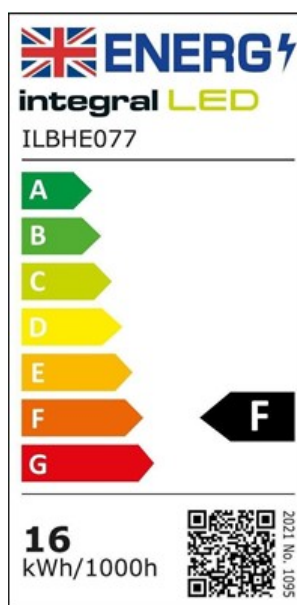

VALUE+ CEILING/WALL LIGHT 338MM DIA IP44 1600LM 16W 4000K 120 BEAM NON-DIMM INTEGRAL

ILBHE077

Low-energy LED IP44 Value+ ceiling and wall light, suitable for all indoor areas such as hallways, stairways, walls and ceilings including bathrooms (Zone 2) and covered (sheltered) external areas, such as porches. PMMA Diffuser provides a soft light. Long life expectancy of 25,000 hours based on normal usage. 3 year warranty.

Physical Data

Product Depth (mm):	80
Product Weight (g):	480
Optic:	PMMA diffuser
Material:	PMMA, Metal
Overall diameter (mm):	338
Construction:	Metal base and PMMA diffuser
Bulb or Luminaire Shape:	Round
Luminaire Fixing:	Ceiling, Wall
Placement / Application:	Indoor, General Lighting
Wiring / Mounting Options:	Rear cable entry

Electrical Data

Power Consumption (w):	16
Power Factor:	0.5
Amperage (mA):	114

Dimming:	Non-Dimmable
Driver Included:	Yes
Electric Current:	AC
EN:	EN-60598
LVD Certified:	Yes

Light Data

Luminous Flux in Lumens (lm):	1600
Luminous efficacy (lm/W):	100
Correlated Colour Temperature (CCT) (K):	4000
Colour Temperature Name:	Cool White
Beam Angle:	120
Colour Rendering Index (CRI):	80
Frequency Range (Hz):	50/60
Instant on (Less than 1 second):	Yes
LED Type:	Surface mounted device (SMD)
Lifetime (hours):	25000
Switching Cycles:	12500

Environment

EN:	EN-60598
LVD Certified:	Yes
CE RoHS:	Yes
New Energy Rating:	F
Hg 0% (Mercury Free):	Yes
IP Rating (Ingress Protection):	IP44
Lowest Operating Temperature (°C):	-20
Maximum Operating Temperature (°C):	40