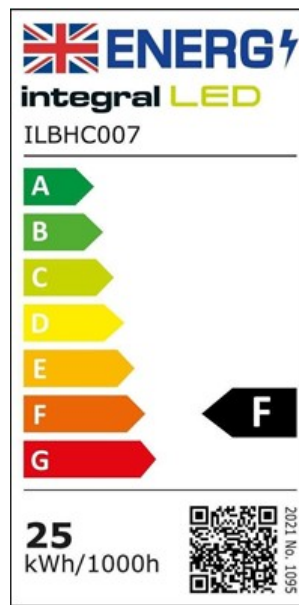

**SLIMLINE CEILING/WALL LIGHT 350MM DIA IP54 2150LM 25W 4000K IK10
120 BEAM NON-DIMM WHITE 86LM/W INTEGRAL**

ILBHC007

The Integral LED 25W low-energy ceiling and wall light delivers 2150 lumens, 4000K white colour temperature. Its back-lit LED design provides a 120 degree beam angle and an even light distribution. Integral IP54 Slimline ceiling and wall light has a low-profile depth of only 40mm and is suitable for all indoor areas such as hallways, stairways, walls and ceilings including bathrooms (Zone 2 and 3) and covered (sheltered) external areas, such as porches. Engineered from tough, high-grade polycarbonate material. Long life expectancy of 40,000 hours based on normal usage. Each unit is supplied with an easy installation bracket and an easy-to-follow installation guide.

Electrical Data

	25
Power (W):	25
Power Consumption (w):	0.9
Power Factor:	320
Amperage (mA):	Non-Dimmable
Dimming:	Yes
Driver Included:	AC
Electric Current:	No
Emergency Lumens (lm):	EN-60598
EN:	Yes
LVD Certified:	

Light Data

Luminous Flux in Lumens (lm):	2150
Luminous efficacy (lm/W):	86
Correlated Colour Temperature (CCT) (K):	4000
Colour Temperature Name:	Cool White
Beam Angle:	120
Colour Rendering Index (CRI):	80
Frequency Range (Hz):	50/60
Instant on (Less than 1 second):	Yes
LED Size (mm):	2835
LED Type:	Surface mounted device (SMD)
Lifetime (hours):	40000
Sensor / Override:	No
Switching Cycles:	20000

Environment

EN:	EN-60598
LVD Certified:	Yes
CE RoHS:	Yes
New Energy Rating:	F
EU Luminaire:	L
Hg 0% (Mercury Free):	Yes
IK Rating (Impact Protection):	IK08, IK10
IP Rating (Ingress Protection):	IP54
Lowest Operating Temperature (°C):	-20
Maximum Operating Temperature (°C):	45