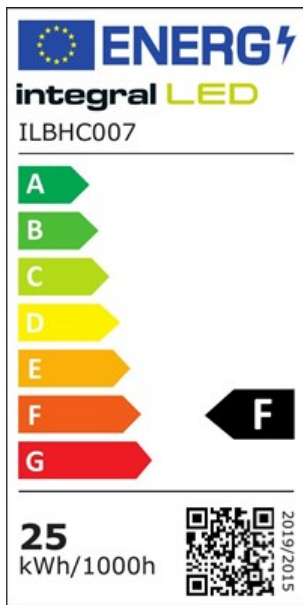

**SLIMLINE CEILING/WALL LIGHT 350MM DIA IP54 2150LM 25W 4000K IK10
120 BEAM NON-DIMM WHITE 86LM/W INTEGRAL**

ILBHC007

The Integral LED 25W low-energy ceiling and wall light delivers 2150 lumens, 4000K white colour temperature. Its back-lit LED design provides a 120 degree beam angle and an even light distribution. Integral IP54 Slimline ceiling and wall light has a low-profile depth of only 40mm and is suitable for all indoor areas such as hallways, stairways, walls and ceilings including bathrooms (Zone 2 and 3) and covered (sheltered) external areas, such as porches. Engineered from tough, high-grade polycarbonate material. Long life expectancy of 40,000 hours based on normal usage. Each unit is supplied with an easy installation bracket and an easy-to-follow installation guide.

Electrical Data

	25
Power (W):	25
Power Consumption (w):	0.9
Power Factor:	320
Amperage (mA):	Non-Dimmable
Dimming:	Yes
Driver Included:	AC
Electric Current:	No
Emergency Lumens (lm):	EN-60598
EN:	Yes
LVD Certified:	

Light Data

Luminous Flux in Lumens (lm):	2150
Luminous efficacy (lm/W):	86
Correlated Colour Temperature (CCT) (K):	4000
Colour Temperature Name:	Cool White
Beam Angle:	120
Colour Rendering Index (CRI):	80
Frequency Range (Hz):	50/60
Instant on (Less than 1 second):	Yes
LED Size (mm):	2835
LED Type:	Surface mounted device (SMD)
Lifetime (hours):	40000
Sensor / Override:	No
Switching Cycles:	20000

Environment

EN:	EN-60598
LVD Certified:	Yes
CE RoHS:	Yes
New Energy Rating:	F
EU Luminaire:	L
Hg 0% (Mercury Free):	Yes
IK Rating (Impact Protection):	IK08, IK10
IP Rating (Ingress Protection):	IP54
Lowest Operating Temperature (°C):	-20
Maximum Operating Temperature (°C):	45