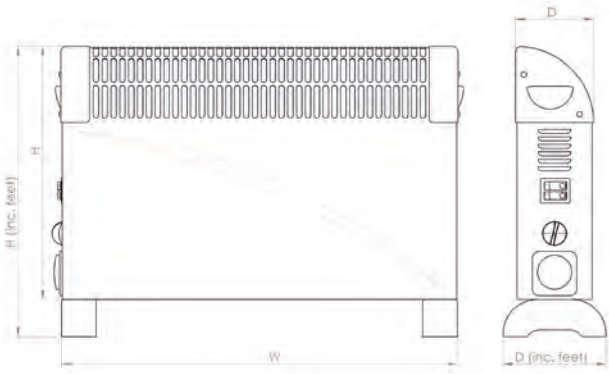

Outer Casing

Metal

Controls

All models:

Adjustable thermostat and on/off switch.

Power setting switches.

Timer model only:

24 hour segment timer,
15 minute interval time slots.

Switch to select on all the time
or timed operation.

Push segments out for the time
interval heater is to be timed on.

Push segments in for the time
interval heater is to be timed off.

Safety

Overheat temperature protection.

IP Rating

IPX0

Installation

Wall mounting kit included.

Feet included for optional floor
mounting.

Electrical Connection

Cable pre-wired (1.5m), white cable
entry to the bottom left of the unit
with a BS plug.

Class I

Approvals

CE

Standard Warranty

1 year parts or replacement
warranty.

Product Code	Height (mm)	Width (mm)	Depth (mm)	Weight (kg)
SC2000Y	370	580	110	3
SC2000YM	335	530	110	3
SC2000YST	370	580	110	3

*Dimensions excluding feet. Including feet add 50mm to height and 90mm to depth.