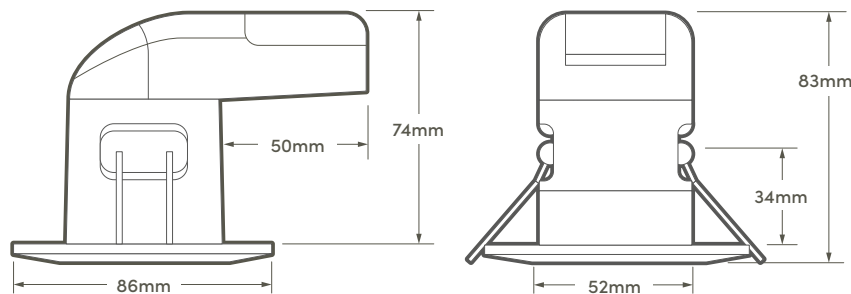

Yarra 6w Integrated Fire Rated Downlight

WARM WHITE OR COOL WHITE

Features

- Push Fit connectors
- Dimmable trailing and leading edge
- Interchangeable magnetic bezels
- White bezel as standard
- Available in emergency

Technical information

Wattage:	6w
Lumen output:	540-600lm
Lumens per Watt:	90-100lm
Voltage:	220-240v
Cutout:	62mm

3000k	HSFRLED6WH/SC-30
4000k	HSFRLED6WH/SC