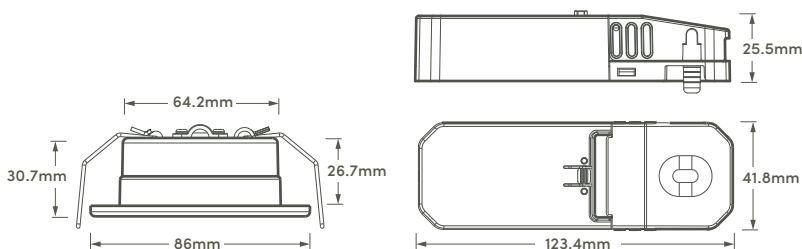

Yarra Pro 3 CCT Integrated Fire Rated Downlight

Features

- Quick Fit connectors
- Adjustable CCT switch under front bezel
- Interchangeable twist and lock bezels
- Dimmable trailing & leading edge
- Can be covered blanket & blown type insulation
- Integrated cord-grip
- Compliant solid timber & I-Joist building
- High Lumen efficiency up to 100lm/W
- Perfect for shallow ceiling voids
- Low profile 20mm
- Matt white bezel as standard
- Satin chrome bezel sold separately

Technical information

Wattage:	6w
Lumen output:	540-600lm
Lumens per Watt:	90-100lm
CCT:	3000k, 4000k, 6000k
Voltage:	220-240v
Cutout:	65mm
Working Temp:	-30° - +40°
IP Rating:	IP65 front / IP20 back

Product code: HSFRLD6LP