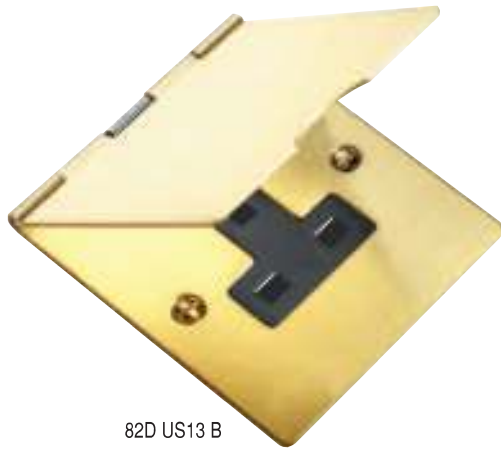

# Hamilton® Sheer Floor Sockets

82D US13 B

84D US99 W

## British Power Sockets

Plate Finish	Insert Colour	<b>1 gang 13A Unswitched Socket</b> Nominal Plate Size: 86 x 96 mm Minimum Wall Box Depth: 35 mm Technical Insert Reference: <b>US13</b> Product Code	<b>2 gang 13A Unswitched Socket</b> Nominal Plate Size: 144 x 94 mm Minimum Wall Box Depth: 35 mm Technical Insert Reference: <b>US99</b> Product Code	<b>1 gang 2A Unswitched Socket</b> Nominal Plate Size: 86 x 96 mm Minimum Wall Box Depth: 35 mm Technical Insert Reference: <b>US2</b> Product Code	<b>1 gang 5A Unswitched Socket</b> Nominal Plate Size: 86 x 96 mm Minimum Wall Box Depth: 35 mm Technical Insert Reference: <b>US5</b> Product Code
<b>Bright Chrome</b> 	White Plastic Black Plastic	87D US13 W 87D US13 B	87D US99 W 87D US99 B	87D US2 W 87D US2 B	87D US5 W 87D US5 B
<b>Polished Brass</b> 	White Plastic Black Plastic	81D US13 W 81D US13 B	81D US99 W 81D US99 B	81D US2 W 81D US2 B	81D US5 W 81D US5 B
<b>Satin Brass</b> 	White Plastic Black Plastic	82D US13 W 82D US13 B	82D US99 W 82D US99 B	82D US2 W 82D US2 B	82D US5 W 82D US5 B
<b>Antique Brass</b> 	Black Plastic	89D US13 B	89D US99 B	89D US2 B	89D US5 B
<b>Satin Nickel</b> 	White Plastic Black Plastic	85D US13 W 85D US13 B	85D US99 W 85D US99 B	85D US2 W 85D US2 B	85D US5 W 85D US5 B
<b>Satin Stainless</b> 	White Plastic Black Plastic	84D US13 W 84D US13 B	84D US99 W 84D US99 B	84D US2 W 84D US2 B	84D US5 W 84D US5 B