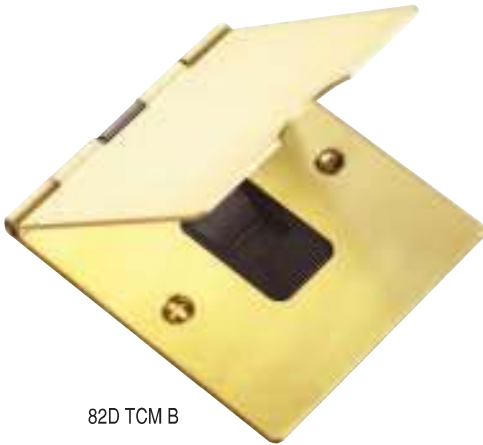

Hamilton® Sheer Floor Sockets

82D TCM B