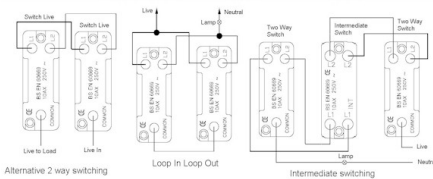

## Dimensions

**Hamilton®**  
HARTLAND CFX

R21  
2 Way Rocker

<b>Insert Type</b>	1 gang 10AX 2 Way Rocker
<b>Insert Colour</b>	Black/Black
<b>EAN13 Barcode</b>	5017504012007
<b>Commodity Code</b>	85363010
<b>Luckins TSI</b>	398274195
<b>Dimensions(Nominal)</b>	Single: Height = 86.0mm Width = 86.0mm Depth = 5.0mm
<b>Weight</b>	149 GR
<b>Switched Poles</b>	Single
<b>Current Rating</b>	10AX
<b>Voltage</b>	220/250V AC
<b>Maximum Load</b>	10 Amp inductive
<b>Mains Frequency</b>	50Hz
<b>IP Rating</b>	IP2XD
<b>Contact Gap Minimum</b>	3mm
<b>Terminal Capacity 1</b>	5x1mm <sup>2</sup>
<b>Terminal Capacity 2</b>	4x1.5mm <sup>2</sup>
<b>Terminal Capacity 3</b>	1x2.5mm <sup>2</sup>
<b>Terminal Capacity 4</b>	1x4mm <sup>2</sup> Multi-strand
<b>Terminal Capacity 5</b>	1x6mm <sup>2</sup>
<b>Earth Terminal Capacity 1</b>	5x1mm <sup>2</sup>
<b>Earth Terminal Capacity 2</b>	4x1.5mm <sup>2</sup>
<b>Earth Terminal Capacity 3</b>	3x2.5mm <sup>2</sup>
<b>Earth Terminal Capacity 4</b>	1x4mm <sup>2</sup> Multi-strand
<b>Earth Terminal Capacity 5</b>	1x6mm <sup>2</sup>
<b>Product Class 1</b>	Must be earthed
<b>Ambient Operating Temperature</b>	-5° to +40°C
<b>Recommended Location</b>	Internal Use Only
<b>Maximum Installation Altitude</b>	2000m
<b>Standard/Approval</b>	BS EN 60669-1