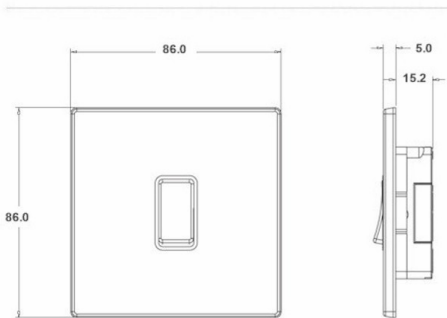

## Product Image

## Dimensions

**Hamilton®**  
HARTLAND CFX

R21  
2 Way Rocker

<b>Insert Type</b>	1 gang 10AX 2 Way Rocker
<b>Insert Colour</b>	Black/Black
<b>EAN13 Barcode</b>	5017504012007
<b>Commodity Code</b>	85363010
<b>Luckins TSI</b>	398274195
<b>Dimensions(Nominal)</b>	Single: Height = 86.0mm Width = 86.0mm Depth = 5.0mm
<b>Weight</b>	149 GR
<b>Switched Poles</b>	Single
<b>Current Rating</b>	10AX
<b>Voltage</b>	220/250V AC
<b>Maximum Load</b>	10 Amp inductive
<b>Mains Frequency</b>	50Hz
<b>IP Rating</b>	IP2XD
<b>Contact Gap Minimum</b>	3mm
<b>Terminal Capacity 1</b>	5x1mm <sup>2</sup>
<b>Terminal Capacity 2</b>	4x1.5mm <sup>2</sup>
<b>Terminal Capacity 3</b>	1x2.5mm <sup>2</sup>
<b>Terminal Capacity 4</b>	1x4mm <sup>2</sup> Multi-strand
<b>Terminal Capacity 5</b>	1x6mm <sup>2</sup>
<b>Earth Terminal Capacity 1</b>	5x1mm <sup>2</sup>
<b>Earth Terminal Capacity 2</b>	4x1.5mm <sup>2</sup>
<b>Earth Terminal Capacity 3</b>	3x2.5mm <sup>2</sup>
<b>Earth Terminal Capacity 4</b>	1x4mm <sup>2</sup> Multi-strand
<b>Earth Terminal Capacity 5</b>	1x6mm <sup>2</sup>
<b>Product Class 1</b>	Must be earthed
<b>Ambient Operating Temperature</b>	-5° to +40°C
<b>Recommended Location</b>	Internal Use Only
<b>Maximum Installation Altitude</b>	2000m
<b>Standard/Approval</b>	BS EN 60669-1