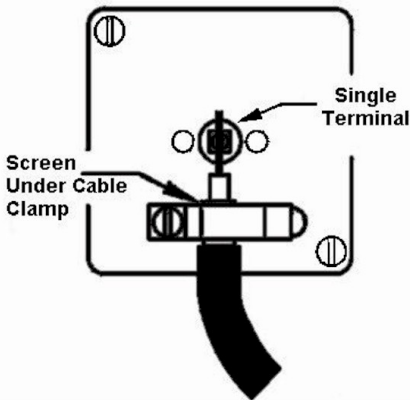

Code: 79TVIB

Hartland | HARTLAND RANGE | Television Coaxial Sockets

Product Image

Wiring

Dimensions

Hamilton®
HARTLAND
TVI
Isolated Television 1in/1out

Insert Type	1 gang Isolated TV 1in/1out
Insert Colour	Black
EAN13 Barcode	5017503291625
Commodity Code	85367000
Luckins TSI	386904037
Dimensions(Nominal)	Single: Height = 88.0mm Width = 88.0mm Depth = 5.0mm
Switched Poles	N/A
Current Rating	n/a
IP Rating	IP2XD
Contact Gap Minimum	N/A
Earth Terminal Capacity 1	5x1mm ²
Earth Terminal Capacity 2	4 x 1.5mm ²
Earth Terminal Capacity 3	3 x 2.5mm ²
Earth Terminal Capacity 4	1 x 4mm ² Multi-strand
Earth Terminal Capacity 5	1 x 6mm ²
Product Class 1	Must be earthed (ref BS7671 415.2.1)
Ambient Operating Temperature	-5° to +40°C
Recommended Location	Internal Use Only
Maximum Installation Altitude	2000m
Standard/Approval	BS 5733