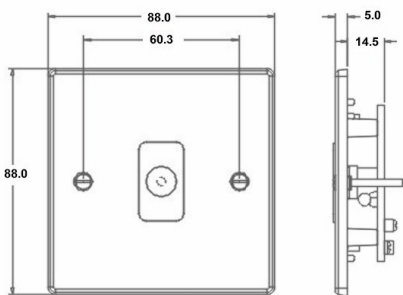

Code: 79TVIB

Hartland | HARTLAND RANGE | Television Coaxial Sockets

Product Image

Wiring

Dimensions

Hamilton®
HARTLAND
TVI
Isolated Television 1in/1out

Insert Type	1 gang Isolated TV 1in/1out
Insert Colour	Black
EAN13 Barcode	5017503291625
Commodity Code	85367000
Luckins TSI	386904037
Dimensions(Nominal)	Single: Height = 88.0mm Width = 88.0mm Depth = 5.0mm
Switched Poles	N/A
Current Rating	n/a
IP Rating	IP2XD
Contact Gap Minimum	N/A
Earth Terminal Capacity 1	5x1mm ²
Earth Terminal Capacity 2	4 x 1.5mm ²
Earth Terminal Capacity 3	3 x 2.5mm ²
Earth Terminal Capacity 4	1 x 4mm ² Multi-strand
Earth Terminal Capacity 5	1 x 6mm ²
Product Class 1	Must be earthed (ref BS7671 415.2.1)
Ambient Operating Temperature	-5° to +40°C
Recommended Location	Internal Use Only
Maximum Installation Altitude	2000m
Standard/Approval	BS 5733