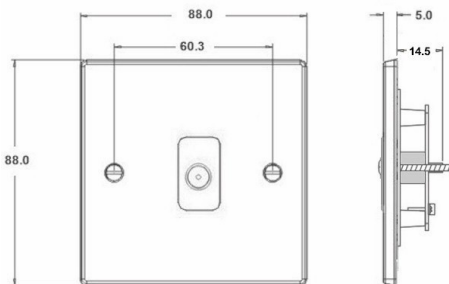

Code: 79TVB

Hartland | HARTLAND RANGE | Television Coaxial Sockets

Product Image

Wiring

Dimensions

Hamilton®
HARTLAND
TV
Non-Isolated Television 1in/1out

Insert Type	1 gang Non-Isolated TV 1in/1out
Insert Colour	Black
EAN13 Barcode	5017503291601
Commodity Code	85367000
Luckins TSI	386904011
Dimensions(Nominal)	Single: Height = 88.0mm Width = 88.0mm Depth = 5.0mm
Weight	110 GR
Switched Poles	N/A
Current Rating	n/a
IP Rating	IP2XD
Contact Gap Minimum	N/A
Earth Terminal Capacity 1	5x1mm ²
Earth Terminal Capacity 2	4 x 1.5mm ²
Earth Terminal Capacity 3	3 x 2.5mm ²
Earth Terminal Capacity 4	1 x 4mm ² Multi-strand
Earth Terminal Capacity 5	1 x 6mm ²
Product Class 1	Must be earthed (ref BS 7671 415.2.1)
Ambient Operating Temperature	-5° to +40°C
Recommended Location	Internal Use Only
Maximum Installation Altitude	2000m
Standard/Approval	BS 5733