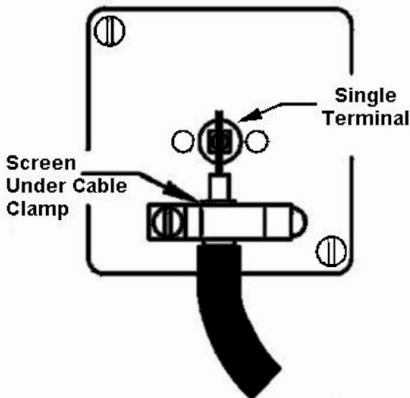

Code: 79TVB

Hartland | HARTLAND RANGE | Television Coaxial Sockets

Product Image

Wiring

Dimensions

Hamilton®
HARTLAND
TV
Non-Isolated Television 1in/1out

Insert Type	1 gang Non-Isolated TV 1in/1out
Insert Colour	Black
EAN13 Barcode	5017503291601
Commodity Code	85367000
Luckins TSI	386904011
Dimensions(Nominal)	Single: Height = 88.0mm Width = 88.0mm Depth = 5.0mm
Weight	110 GR
Switched Poles	N/A
Current Rating	n/a
IP Rating	IP2XD
Contact Gap Minimum	N/A
Earth Terminal Capacity 1	5x1mm ²
Earth Terminal Capacity 2	4 x 1.5mm ²
Earth Terminal Capacity 3	3 x 2.5mm ²
Earth Terminal Capacity 4	1 x 4mm ² Multi-strand
Earth Terminal Capacity 5	1 x 6mm ²
Product Class 1	Must be earthed (ref BS 7671 415.2.1)
Ambient Operating Temperature	-5° to +40°C
Recommended Location	Internal Use Only
Maximum Installation Altitude	2000m
Standard/Approval	BS 5733