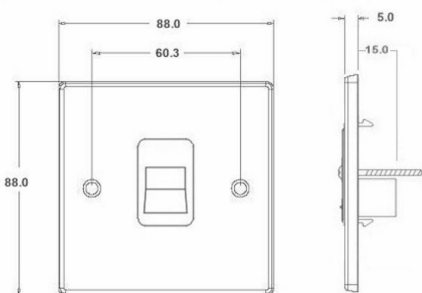

Main Wire Colour shown in CAPITALS

Incoming Telephone Cable
On 4 wire systems, Pin 1 and 6
are not connected.

The maximum REN that can be connected to any one exchange line is 4. Any number of sockets may be connected. All sockets are connected in parallel, ie Pin 1 to Pin 1 ; Pin 2 to Pin 2 ; etc. as shown in the diagram above.

Dimensions

Hamilton®
HARTLAND
TCM
Telephone Master Socket

Insert Type	1 gang Telephone Master
Insert Colour	Black
EAN13 Barcode	5017503291649
Commodity Code	85176990
Luckins TSI	386903960
Dimensions(Nominal)	Single: Height = 88.0mm Width = 88.0mm Depth = 5.0mm
Weight	100 GR
Switched Poles	N/A
Current Rating	n/a
IP Rating	IP2XD
Contact Gap Minimum	N/A
Earth Terminal Capacity 1	5x1mm ²
Earth Terminal Capacity 2	4 x 1.5mm ²
Earth Terminal Capacity 3	3 x 2.5mm ²
Earth Terminal Capacity 4	1 x 4mm ² Multi-strand
Earth Terminal Capacity 5	1 x 6mm ²
Product Class 1	Must be earthed (ref BS 7671 415.2.1)
Ambient Operating Temperature	-5° to +40°C
Recommended Location	Internal Use Only
Maximum Installation Altitude	2000m
Standard/Approval	BS 6312:2:2