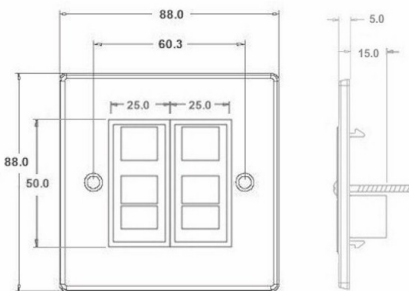

Dimensions

Hamilton®
HARTLAND
2J45

2 gang RJ45 - CAT 5E Outlet Unshielded 8 wire

R Hamilton & Co Ltd, Unit 10 Carrick Business Centre,
4-5 Bonville Road, Brislington, Bristol, BS4 5NZ

T: +44 (0)1747 860088

E: info@hamilton-litestat.com | W: www.hamilton-litestat.com

All accessories are manufactured under an accredited BS EN ISO 9001:2015 Quality Management System. It is the policy of the company to improve products as part of our development programme. Therefore, we reserve the right to alter designs and dimensions without prior notice. Illustrations and diagrams are reproduced within the limitations of reproduction and printing process and are not binding. Due to manufacturing processes we cannot guarantee an exact colour match and shadings of of certain finishes. This datasheet was generated on 2/24/2023 3:08:58 PM E&OE