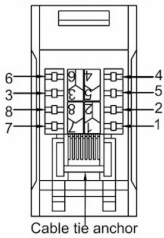

Wiring

RJ45 CAT5e Rear View

RJ45 CAT5e and CAT6 Wiring Colour Codes

Please always check with the colour coding found on the product.

Insert Type	2 gang RJ45 CAT 5E Outlet - Unshielded
Insert Colour	Black
EAN13 Barcode	5028690291749
Commodity Code	85176990
Luckins TSI	386903805
Dimensions(Nominal)	Single: Height = 88.0mm Width = 88.0mm Depth = 5.0mm
Weight	110 GR
Switched Poles	N/A
Current Rating	n/a
IP Rating	IP2XD
Contact Gap Minimum	N/A
Earth Terminal Capacity 1	5x1mm²
Earth Terminal Capacity 2	4x1.5mm²
Earth Terminal Capacity 3	3x2.5mm²
Earth Terminal Capacity 4	1 x 4mm² Multi-Strand
Earth Terminal Capacity 5	1x6mm²
Product Class 1	Must be earthed (ref BS 7671 415.2.1)
Ambient Operating Temperature	-5° to +40°C
Recommended Location	Internal Use Only
Maximum Installation Altitude	2000m
Standard/Approval	N/A

Dimensions

Hamilton®
HARTLAND
2J45

2 gang RJ45 - CAT 5E Outlet Unshielded 8 wire