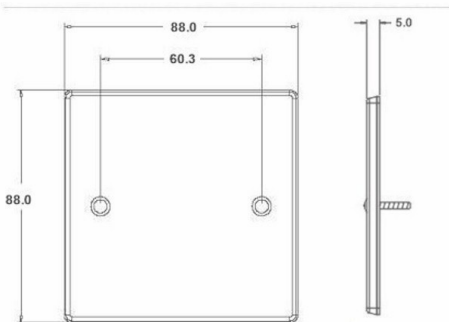

Code: 78BPS

Hartland | HARTLAND RANGE | Blank Plates

Product Image

Wiring

Dimensions

Hamilton®
HARTLAND
BPS
Single blanking plate

Insert Type	Single Blank Plate
Insert Colour	No Insert Colour
EAN13 Barcode	5017503289882
Commodity Code	73269098
Luckins TSI	386903054
Dimensions(Nominal)	Single: Height = 88.0mm Width = 88.0mm Depth = 5.0mm
Weight	91 GR
Switched Poles	N/A
Current Rating	n/a
IP Rating	N/A
Contact Gap Minimum	N/A
Earth Terminal Capacity 1	5x1mm ²
Earth Terminal Capacity 2	4x1.5mm ²
Earth Terminal Capacity 3	3x2.5mm ²
Earth Terminal Capacity 4	1x4mm ² Multi-strand
Earth Terminal Capacity 5	1x6mm ²
Product Class 1	Face plate must be earthed
Recommended Location	Internal Use Only
Maximum Installation Altitude	2000m
Standard/Approval	N/A
Additional Notes	Plates must be Earthed via the Earth Tag.