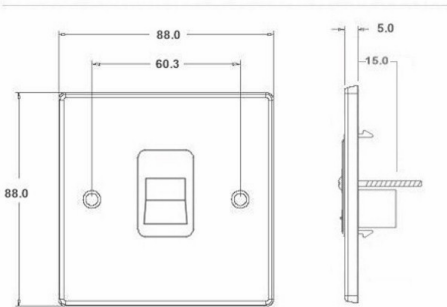

Code: 77TCMW

Hartland | HARTLAND RANGE | Telephone and Data Outlets

Product Image

Wiring

Pin No.	BT Wiring Schedule Colour Codes: Striped Wires
1	GREEN / White
2	BLUE / White
3	ORANGE / White
4	WHITE / Orange
5	WHITE / Blue
6	WHITE / Green

Main Wire Colour shown in CAPITALS

Incoming Telephone Cable
On 4 wire systems, Pin 1 and 6
are not connected.

The maximum REN that can be connected to any one exchange line is 4. Any number of sockets may be connected. All sockets are connected in parallel, ie Pin 1 to Pin 1 ; Pin 2 to Pin 2 ; etc. as shown in the diagram above.

Dimensions

Hamilton®
HARTLAND
TCM
Telephone Master Socket

Insert Type	1 gang Telephone Master
Insert Colour	White
EAN13 Barcode	5017503270644
Commodity Code	85176990
Luckins TSI	385556606
Dimensions(Nominal)	Single: Height = 88.0mm Width = 88.0mm Depth = 5.0mm
Weight	94 GR
Switched Poles	N/A
Current Rating	n/a
IP Rating	IP2XD
Contact Gap Minimum	N/A
Earth Terminal Capacity 1	5x1mm ²
Earth Terminal Capacity 2	4 x 1.5mm ²
Earth Terminal Capacity 3	3 x 2.5mm ²
Earth Terminal Capacity 4	1 x 4mm ² Multi-strand
Earth Terminal Capacity 5	1 x 6mm ²
Product Class 1	Must be earthed (ref BS 7671 415.2.1)
Ambient Operating Temperature	-5° to +40°C
Recommended Location	Internal Use Only
Maximum Installation Altitude	2000m
Standard/Approval	BS 6312:2:2