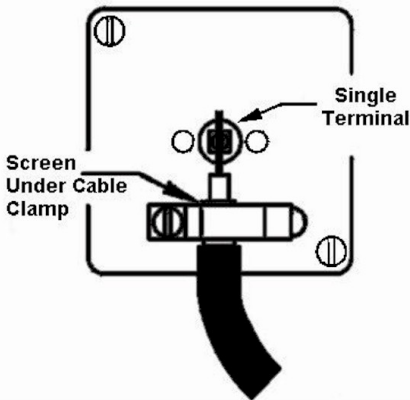

Code: 77SATNW

Hartland | HARTLAND RANGE | Television Coaxial Sockets

Product Image

Wiring

Dimensions

Hamilton®
HARTLAND
SATN
Isolated Satellite

Insert Type	1 gang Non-Isolated Satellite
Insert Colour	White
EAN13 Barcode	5028690270607
Commodity Code	85367000
Luckins TSI	386903012
Dimensions(Nominal)	Single: Height = 88.0mm Width = 88.0mm Depth = 5.0mm
Switched Poles	N/A
Current Rating	n/a
IP Rating	IP2XD
Contact Gap Minimum	N/A
Earth Terminal Capacity 1	5x1mm ²
Earth Terminal Capacity 2	4 x 1.5mm ²
Earth Terminal Capacity 3	3 x 2.5mm ²
Earth Terminal Capacity 4	1 x 4mm ² Multi-strand
Earth Terminal Capacity 5	1 x 6mm ²
Product Class 1	Must be earthed (ref BS7671 415.2.1)
Ambient Operating Temperature	-5° to +40°C
Recommended Location	Internal Use Only
Maximum Installation Altitude	2000m
Standard/Approval	BS 5733