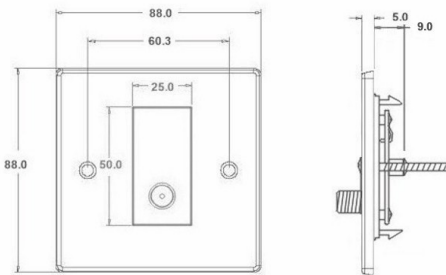

Code: 77SATNW

Hartland | HARTLAND RANGE | Television Coaxial Sockets

Product Image

Wiring

Dimensions

Hamilton®
HARTLAND
SATN
Isolated Satellite

Insert Type	1 gang Non-Isolated Satellite
Insert Colour	White
EAN13 Barcode	5028690270607
Commodity Code	85367000
Luckins TSI	386903012
Dimensions(Nominal)	Single: Height = 88.0mm Width = 88.0mm Depth = 5.0mm
Switched Poles	N/A
Current Rating	n/a
IP Rating	IP2XD
Contact Gap Minimum	N/A
Earth Terminal Capacity 1	5x1mm ²
Earth Terminal Capacity 2	4 x 1.5mm ²
Earth Terminal Capacity 3	3 x 2.5mm ²
Earth Terminal Capacity 4	1 x 4mm ² Multi-strand
Earth Terminal Capacity 5	1 x 6mm ²
Product Class 1	Must be earthed (ref BS7671 415.2.1)
Ambient Operating Temperature	-5° to +40°C
Recommended Location	Internal Use Only
Maximum Installation Altitude	2000m
Standard/Approval	BS 5733