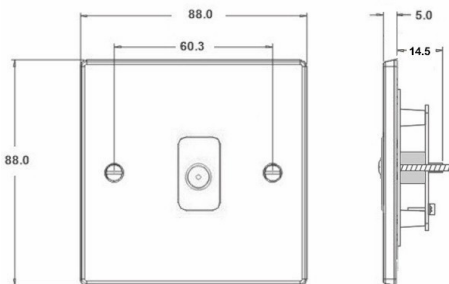

Code: 74TVB

Hartland | HARTLAND RANGE | Television Coaxial Sockets

Product Image

Wiring

Dimensions

Hamilton®
HARTLAND
TV
Non-Isolated Television 1in/1out

Insert Type	1 gang Non-Isolated TV 1in/1out
Insert Colour	Black
EAN13 Barcode	5017503241606
Commodity Code	85367000
Luckins TSI	385553654
Dimensions(Nominal)	Single: Height = 88.0mm Width = 88.0mm Depth = 5.0mm
Weight	102 GR
Switched Poles	N/A
Current Rating	n/a
IP Rating	IP2XD
Contact Gap Minimum	N/A
Earth Terminal Capacity 1	5x1mm ²
Earth Terminal Capacity 2	4 x 1.5mm ²
Earth Terminal Capacity 3	3 x 2.5mm ²
Earth Terminal Capacity 4	1 x 4mm ² Multi-strand
Earth Terminal Capacity 5	1 x 6mm ²
Product Class 1	Must be earthed (ref BS 7671 415.2.1)
Ambient Operating Temperature	-5° to +40°C
Recommended Location	Internal Use Only
Maximum Installation Altitude	2000m
Standard/Approval	BS 5733