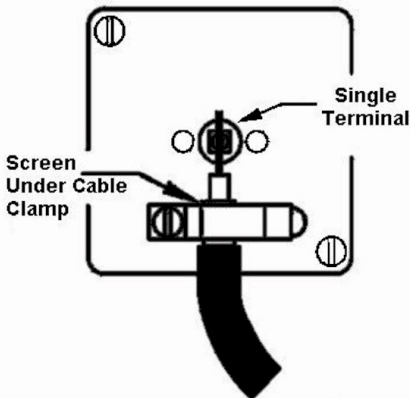

Code: 74TVB

Hartland | HARTLAND RANGE | Television Coaxial Sockets

Product Image

Wiring

Dimensions

Hamilton®
HARTLAND
TV
Non-Isolated Television 1in/1out

Insert Type	1 gang Non-Isolated TV 1in/1out
Insert Colour	Black
EAN13 Barcode	5017503241606
Commodity Code	85367000
Luckins TSI	385553654
Dimensions(Nominal)	Single: Height = 88.0mm Width = 88.0mm Depth = 5.0mm
Weight	102 GR
Switched Poles	N/A
Current Rating	n/a
IP Rating	IP2XD
Contact Gap Minimum	N/A
Earth Terminal Capacity 1	5x1mm ²
Earth Terminal Capacity 2	4 x 1.5mm ²
Earth Terminal Capacity 3	3 x 2.5mm ²
Earth Terminal Capacity 4	1 x 4mm ² Multi-strand
Earth Terminal Capacity 5	1 x 6mm ²
Product Class 1	Must be earthed (ref BS 7671 415.2.1)
Ambient Operating Temperature	-5° to +40°C
Recommended Location	Internal Use Only
Maximum Installation Altitude	2000m
Standard/Approval	BS 5733