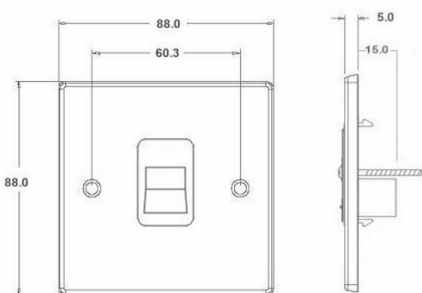

Main Wire Colour shown in CAPITALS

Incoming Telephone Cable
On 4 wire systems, Pin 1 and 6
are not connected.

The maximum REN that can be connected to any one exchange line is 4. Any number of sockets may be connected. All sockets are connected in parallel, ie Pin 1 to Pin 1 ; Pin 2 to Pin 2 ; etc. as shown in the diagram above.

Dimensions

Hamilton®
HARTLAND
TCM
Telephone Master Socket

Insert Type	1 gang Telephone Master
Insert Colour	White
EAN13 Barcode	5017503240647
Commodity Code	85176990
Luckins TSI	385553586
Dimensions(Nominal)	Single: Height = 88.0mm Width = 88.0mm Depth = 5.0mm
Weight	95 GR
Switched Poles	N/A
Current Rating	n/a
IP Rating	IP2XD
Contact Gap Minimum	N/A
Earth Terminal Capacity 1	5x1mm ²
Earth Terminal Capacity 2	4 x 1.5mm ²
Earth Terminal Capacity 3	3 x 2.5mm ²
Earth Terminal Capacity 4	1 x 4mm ² Multi-strand
Earth Terminal Capacity 5	1 x 6mm ²
Product Class 1	Must be earthed (ref BS 7671 415.2.1)
Ambient Operating Temperature	-5° to +40°C
Recommended Location	Internal Use Only
Maximum Installation Altitude	2000m
Standard/Approval	BS 6312:2:2