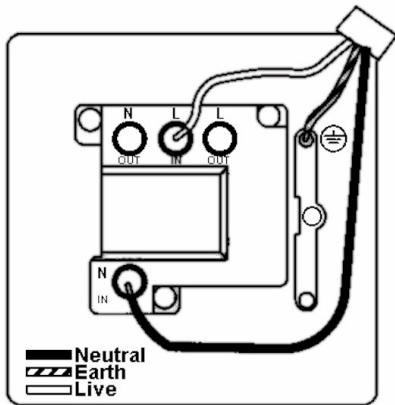

# Hamilton®

making connections beautifully

Code: 74SPNBL-B

Hartland | HARTLAND RANGE | Connection Units

## Dimensions

**Hamilton®**  
HARTLAND

SPN  
Switched Spur & Neon

<b>Insert Type</b>	1 gang 13A Double Pole Fused Spur + Neon
<b>Insert Colour</b>	Black/Black
<b>EAN13 Barcode</b>	5017503241927
<b>Commodity Code</b>	85369010
<b>Luckins TSI</b>	385553382
<b>Dimensions(Nominal)</b>	Single: Height = 88.0mm Width = 88.0mm Depth = 5.0mm
<b>Switched Poles</b>	Double
<b>Current Rating</b>	13 Amp
<b>Voltage</b>	220/250V AC
<b>Maximum Load</b>	13 Amp
<b>Mains Frequency</b>	50Hz
<b>IP Rating</b>	IP2XD
<b>Contact Gap Minimum</b>	3mm
<b>Terminal Capacity 1</b>	3x2.5mm <sup>2</sup>
<b>Terminal Capacity 2</b>	2x4mm <sup>2</sup> Multi-Strand
<b>Terminal Capacity 3</b>	1x6mm <sup>2</sup>
<b>Earth Terminal Capacity 1</b>	6x1mm <sup>2</sup>
<b>Earth Terminal Capacity 2</b>	5x1.5mm <sup>2</sup>
<b>Earth Terminal Capacity 3</b>	3x2.5mm <sup>2</sup>
<b>Earth Terminal Capacity 4</b>	2x4mm <sup>2</sup> Multi-Strand
<b>Earth Terminal Capacity 5</b>	1x6mm <sup>2</sup>
<b>Product Class 1</b>	Must be earthed
<b>Ambient Operating Temperature</b>	-5° to +40°C
<b>Recommended Location</b>	Internal Use Only
<b>Maximum Installation Altitude</b>	2000m
<b>Standard/Approval</b>	BS 1363-4