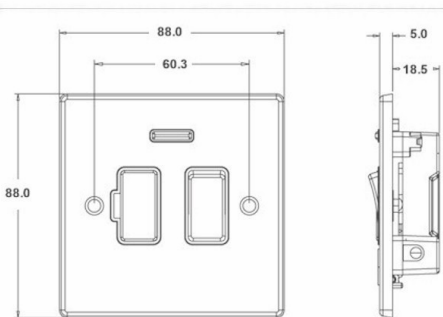

## Product Image

## Wiring

## Dimensions

**Hamilton®**  
HARTLAND

SPN  
Switched Spur & Neon

<b>Insert Type</b>	1 gang 13A Double Pole Fused Spur + Neon
<b>Insert Colour</b>	Black/Black
<b>EAN13 Barcode</b>	5017503241927
<b>Commodity Code</b>	85369010
<b>Luckins TSI</b>	385553382
<b>Dimensions(Nominal)</b>	Single: Height = 88.0mm Width = 88.0mm Depth = 5.0mm
<b>Switched Poles</b>	Double
<b>Current Rating</b>	13 Amp
<b>Voltage</b>	220/250V AC
<b>Maximum Load</b>	13 Amp
<b>Mains Frequency</b>	50Hz
<b>IP Rating</b>	IP2XD
<b>Contact Gap Minimum</b>	3mm
<b>Terminal Capacity 1</b>	3x2.5mm <sup>2</sup>
<b>Terminal Capacity 2</b>	2x4mm <sup>2</sup> Multi-Strand
<b>Terminal Capacity 3</b>	1x6mm <sup>2</sup>
<b>Earth Terminal Capacity 1</b>	6x1mm <sup>2</sup>
<b>Earth Terminal Capacity 2</b>	5x1.5mm <sup>2</sup>
<b>Earth Terminal Capacity 3</b>	3x2.5mm <sup>2</sup>
<b>Earth Terminal Capacity 4</b>	2x4mm <sup>2</sup> Multi-Strand
<b>Earth Terminal Capacity 5</b>	1x6mm <sup>2</sup>
<b>Product Class 1</b>	Must be earthed
<b>Ambient Operating Temperature</b>	-5° to +40°C
<b>Recommended Location</b>	Internal Use Only
<b>Maximum Installation Altitude</b>	2000m
<b>Standard/Approval</b>	BS 1363-4