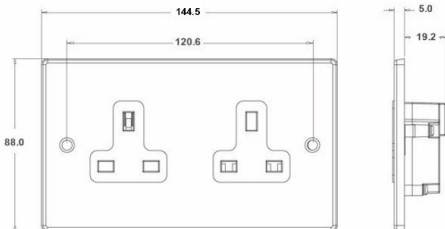

### Dimensions

**Hamilton®**  
HARTLAND  
US99  
Unswitched Socket

<b>Insert Type</b>	2 gang 13A Unswitched Socket
<b>Insert Colour</b>	White
<b>EAN13 Barcode</b>	5017503220007
<b>Commodity Code</b>	85363010
<b>Luckins TSI</b>	391559671
<b>Dimensions(Nominal)</b>	Double: Height = 88.0mm Width = 144.5mm Depth = 5.0mm
<b>Switched Poles</b>	None
<b>Current Rating</b>	13 Amp
<b>Voltage</b>	220/250V AC
<b>Maximum Load</b>	13 Amp
<b>Mains Frequency</b>	50Hz
<b>IP Rating</b>	IP2XD
<b>Contact Gap Minimum</b>	None
<b>Terminal Capacity 1</b>	3x2.5mm <sup>2</sup>
<b>Terminal Capacity 2</b>	3x4mm <sup>2</sup>
<b>Terminal Capacity 3</b>	2x6mm <sup>2</sup> Multi-strand
<b>Terminal Capacity 4</b>	1x10mm <sup>2</sup>
<b>Earth Terminal Capacity 1</b>	3x2.5mm <sup>2</sup>
<b>Earth Terminal Capacity 2</b>	3 x 4mm <sup>2</sup>
<b>Earth Terminal Capacity 3</b>	2 x 6mm <sup>2</sup> Multi-strand
<b>Earth Terminal Capacity 4</b>	1 x 10mm <sup>2</sup>
<b>Product Class 1</b>	Must be earthed
<b>Ambient Operating Temperature</b>	-5° to +40°C
<b>Recommended Location</b>	Internal Use Only
<b>Maximum Installation Altitude</b>	2000m
<b>Standard/Approval</b>	BS 1363-2
<b>Additional Notes</b>	Shuttered: Yes