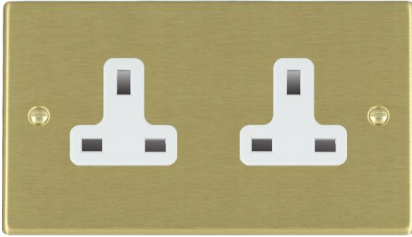

DATASHEET

Code: 72US99W

Hartland | HARTLAND RANGE | Power Sockets

Product Image