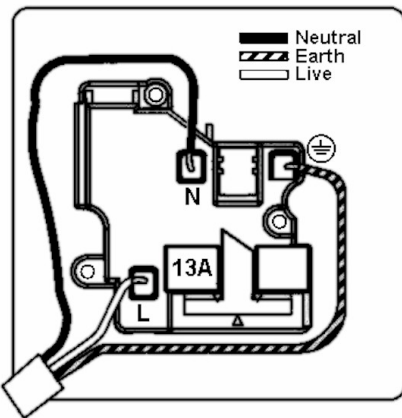

### Dimensions

**Hamilton®**  
HARTLAND  
US99  
Unswitched Socket

<b>Insert Type</b>	2 gang 13A Unswitched Socket
<b>Insert Colour</b>	White
<b>EAN13 Barcode</b>	5017503220007
<b>Commodity Code</b>	85363010
<b>Luckins TSI</b>	391559671
<b>Dimensions(Nominal)</b>	Double: Height = 88.0mm Width = 144.5mm Depth = 5.0mm
<b>Switched Poles</b>	None
<b>Current Rating</b>	13 Amp
<b>Voltage</b>	220/250V AC
<b>Maximum Load</b>	13 Amp
<b>Mains Frequency</b>	50Hz
<b>IP Rating</b>	IP2XD
<b>Contact Gap Minimum</b>	None
<b>Terminal Capacity 1</b>	3x2.5mm <sup>2</sup>
<b>Terminal Capacity 2</b>	3x4mm <sup>2</sup>
<b>Terminal Capacity 3</b>	2x6mm <sup>2</sup> Multi-strand
<b>Terminal Capacity 4</b>	1x10mm <sup>2</sup>
<b>Earth Terminal Capacity 1</b>	3x2.5mm <sup>2</sup>
<b>Earth Terminal Capacity 2</b>	3 x 4mm <sup>2</sup>
<b>Earth Terminal Capacity 3</b>	2 x 6mm <sup>2</sup> Multi-strand
<b>Earth Terminal Capacity 4</b>	1 x 10mm <sup>2</sup>
<b>Product Class 1</b>	Must be earthed
<b>Ambient Operating Temperature</b>	-5° to +40°C
<b>Recommended Location</b>	Internal Use Only
<b>Maximum Installation Altitude</b>	2000m
<b>Standard/Approval</b>	BS 1363-2
<b>Additional Notes</b>	Shuttered: Yes