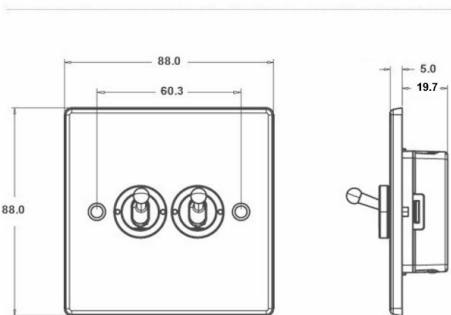

### Product Image

### Wiring

### Dimensions

**Hamilton®**  
HARTLAND  
T22  
2 Way Toggle

<b>Insert Type</b>	2 gang 20AX 2 Way Toggle
<b>Insert Colour</b>	Satin Brass
<b>EAN13 Barcode</b>	5028690222866
<b>Commodity Code</b>	85363030
<b>Luckins TSI</b>	386902262
<b>Dimensions(Nominal)</b>	Single: Height = 88.0mm Width = 88.0mm Depth = 5.0mm
<b>Switched Poles</b>	Single
<b>Current Rating</b>	20AX
<b>Voltage</b>	220/250V AC
<b>Maximum Load</b>	20 Amp inductive
<b>Mains Frequency</b>	50Hz
<b>IP Rating</b>	IP2XD
<b>Contact Gap Minimum</b>	3mm
<b>Terminal Capacity 1</b>	5x1mm <sup>2</sup>
<b>Terminal Capacity 2</b>	4x1.5mm <sup>2</sup>
<b>Terminal Capacity 3</b>	2x2.5mm <sup>2</sup>
<b>Terminal Capacity 4</b>	2x4mm <sup>2</sup> Multi-strand
<b>Terminal Capacity 5</b>	1x6mm <sup>2</sup>
<b>Earth Terminal Capacity 1</b>	6x1mm <sup>2</sup>
<b>Earth Terminal Capacity 2</b>	5x1.5mm <sup>2</sup>
<b>Earth Terminal Capacity 3</b>	3x2.5mm <sup>2</sup>
<b>Earth Terminal Capacity 4</b>	2x4mm <sup>2</sup> Multi-strand
<b>Earth Terminal Capacity 5</b>	1x6mm <sup>2</sup>
<b>Product Class 1</b>	Must be earthed
<b>Ambient Operating Temperature</b>	-5° to +40°C
<b>Recommended Location</b>	Internal Use Only
<b>Maximum Installation Altitude</b>	2000m
<b>Standard/Approval</b>	BS EN 60669-1