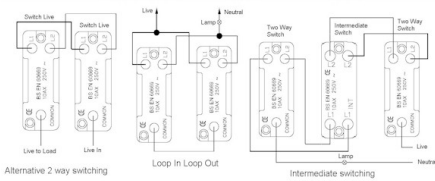

### Dimensions

**Hamilton®**  
HARTLAND  
T22  
2 Way Toggle

<b>Insert Type</b>	2 gang 20AX 2 Way Toggle
<b>Insert Colour</b>	Satin Brass
<b>EAN13 Barcode</b>	5028690222866
<b>Commodity Code</b>	85363030
<b>Luckins TSI</b>	386902262
<b>Dimensions(Nominal)</b>	Single: Height = 88.0mm Width = 88.0mm Depth = 5.0mm
<b>Switched Poles</b>	Single
<b>Current Rating</b>	20AX
<b>Voltage</b>	220/250V AC
<b>Maximum Load</b>	20 Amp inductive
<b>Mains Frequency</b>	50Hz
<b>IP Rating</b>	IP2XD
<b>Contact Gap Minimum</b>	3mm
<b>Terminal Capacity 1</b>	5x1mm <sup>2</sup>
<b>Terminal Capacity 2</b>	4x1.5mm <sup>2</sup>
<b>Terminal Capacity 3</b>	2x2.5mm <sup>2</sup>
<b>Terminal Capacity 4</b>	2x4mm <sup>2</sup> Multi-strand
<b>Terminal Capacity 5</b>	1x6mm <sup>2</sup>
<b>Earth Terminal Capacity 1</b>	6x1mm <sup>2</sup>
<b>Earth Terminal Capacity 2</b>	5x1.5mm <sup>2</sup>
<b>Earth Terminal Capacity 3</b>	3x2.5mm <sup>2</sup>
<b>Earth Terminal Capacity 4</b>	2x4mm <sup>2</sup> Multi-strand
<b>Earth Terminal Capacity 5</b>	1x6mm <sup>2</sup>
<b>Product Class 1</b>	Must be earthed
<b>Ambient Operating Temperature</b>	-5° to +40°C
<b>Recommended Location</b>	Internal Use Only
<b>Maximum Installation Altitude</b>	2000m
<b>Standard/Approval</b>	BS EN 60669-1