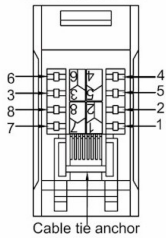

Wiring

RJ45 CAT5e Rear View

RJ45 CAT5e and CAT6 Wiring Colour Codes

Please always check with the colour coding found on the product.

Insert Type	1 gang RJ45 CAT 5E Outlet - Unshielded
Insert Colour	Black
EAN13 Barcode	5028690221722
Commodity Code	85176990
Luckins TSI	385550958
Dimensions(Nominal)	Single: Height = 88.0mm Width = 88.0mm Depth = 5.0mm
Weight	79 GR
Switched Poles	N/A
Current Rating	n/a
IP Rating	IP2XD
Contact Gap Minimum	N/A
Earth Terminal Capacity 1	5x1mm²
Earth Terminal Capacity 2	4x1.5mm²
Earth Terminal Capacity 3	3x2.5mm²
Earth Terminal Capacity 4	1 x 4mm² Multi-Strand
Earth Terminal Capacity 5	1x6mm²
Product Class 1	Must be earthed (ref BS 7671 415.2.1)
Ambient Operating Temperature	-5° to +40°C
Recommended Location	Internal Use Only
Maximum Installation Altitude	2000m
Standard/Approval	N/A

Dimensions

Hamilton®
HARTLAND

J45

1 gang RJ45 -CAT 5E Outlet Unshielded 8 wire