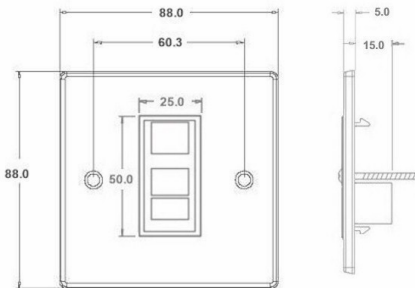

Dimensions

Hamilton®
HARTLAND

J45

1 gang RJ45 -CAT 5E Outlet Unshielded 8 wire

R Hamilton & Co Ltd, Unit 10 Carrick Business Centre,
4-5 Bonville Road, Brislington, Bristol, BS4 5NZ

T: +44 (0)1747 860088

E: info@hamilton-litestat.com | W: www.hamilton-litestat.com

All accessories are manufactured under an accredited BS EN ISO 9001:2015 Quality Management System. It is the policy of the company to improve products as part of our development programme. Therefore, we reserve the right to alter designs and dimensions without prior notice. Illustrations and diagrams are reproduced within the limitations of reproduction and printing process and are not binding. Due to manufacturing processes we cannot guarantee an exact colour match and shadings of of certain finishes. This datasheet was generated on 2/28/2023 12:29:06 PM E&OE