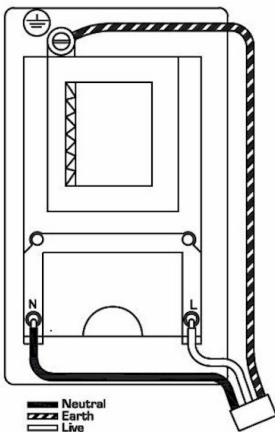

Code: 72CSHSW

Hartland CFX | HARTLAND CFX RANGE | Power Sockets

Product Image

Wiring

Dimensions

Hamilton®
HARTLAND CFX

SHS

Shaver Dual Voltage Unswitched Socket
(Vertical Mounted)

Insert Type

Shaver Dual Voltage Unswitched Socket (Vertically Mounted)

Insert Colour

White

EAN13 Barcode

5017504250034

Commodity Code

85363010

Luckins TSI

388237401

Dimensions(Nominal)

Double: Height = 145.0mm Width = 86.0mm Depth = 5.0mm

Fixing Hole Centres

Box Fixing = 120.6mm Grid Fixing = CFX Clips

Switched Poles

None