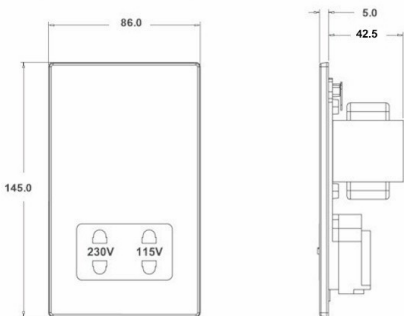

Code: 72CSHSW

Hartland CFX | HARTLAND CFX RANGE | Power Sockets

Product Image

Wiring

Dimensions

Hamilton®
HARTLAND CFX

SHS

Shaver Dual Voltage Unswitched Socket
(Vertical Mounted)

Insert Type

Shaver Dual Voltage Unswitched Socket (Vertically Mounted)

Insert Colour

White

EAN13 Barcode

5017504250034

Commodity Code

85363010

Luckins TSI

388237401

Dimensions(Nominal)

Double: Height = 145.0mm Width = 86.0mm Depth = 5.0mm

Fixing Hole Centres

Box Fixing = 120.6mm Grid Fixing = CFX Clips

Switched Poles

None

IP Rating

IP2XD

Contact Gap Minimum

None

Terminal Capacity 1

5 x1mm²

Terminal Capacity 2

4x1.5mm²