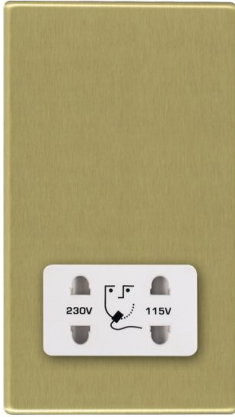

Code: 72CSHSW

Hartland CFX | HARTLAND CFX RANGE | Power Sockets

Product Image

Wiring

Dimensions

Hamilton®
HARTLAND CFX

SHS

Shaver Dual Voltage Unswitched Socket
(Vertical Mounted)

Insert Type

Shaver Dual Voltage Unswitched Socket (Vertically Mounted)

Insert Colour

White

EAN13 Barcode

5017504250034

Commodity Code

85363010

Luckins TSI

388237401

Dimensions(Nominal)

Double: Height = 145.0mm Width = 86.0mm Depth = 5.0mm

Fixing Hole Centres

Box Fixing = 120.6mm Grid Fixing = CFX Clips

Switched Poles

None